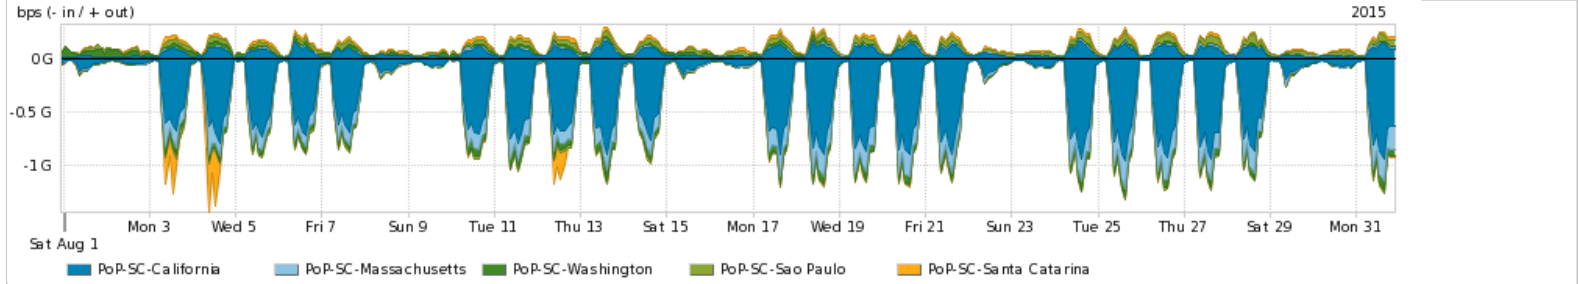

Distribuição do tráfego do PoP-SC por estado, província ou similar

Average | Max | PCT95

PROFILE	REGION	IN	OUT	TOTAL	
☒	PoP-SC	California	297.81 Mbps	48.25 Mbps	346.07 Mbps
☒	PoP-SC	Massachusetts	68.30 Mbps	2.66 Mbps	70.96 Mbps
☒	PoP-SC	Washington	25.02 Mbps	16.84 Mbps	41.86 Mbps
☒	PoP-SC	Sao Paulo	10.86 Mbps	28.46 Mbps	39.33 Mbps
☒	PoP-SC	Santa Catarina	10.61 Mbps	15.74 Mbps	26.34 Mbps
☐	PoP-SC	Virginia	15.30 Mbps	6.89 Mbps	22.19 Mbps
☐	PoP-SC	Arizona	16.75 Mbps	541.22 Kbps	17.29 Mbps
☐	PoP-SC	Texas	13.11 Mbps	2.22 Mbps	15.33 Mbps
☐	PoP-SC	Ceara	12.61 Mbps	1.84 Mbps	14.45 Mbps
☐	PoP-SC	Ontario	9.86 Mbps	1.48 Mbps	11.33 Mbps
☐	PoP-SC	Rio de Janeiro	1.84 Mbps	9.12 Mbps	10.95 Mbps
☐	PoP-SC	Distrito Federal	5.85 Mbps	2.06 Mbps	7.92 Mbps
☐	PoP-SC	Minas Gerais	796.81 Kbps	7.01 Mbps	7.81 Mbps
☐	PoP-SC	Rio Grande do Sul	1.27 Mbps	6.20 Mbps	7.47 Mbps
☐	PoP-SC	District of Columbia	7.13 Mbps	208.63 Kbps	7.34 Mbps