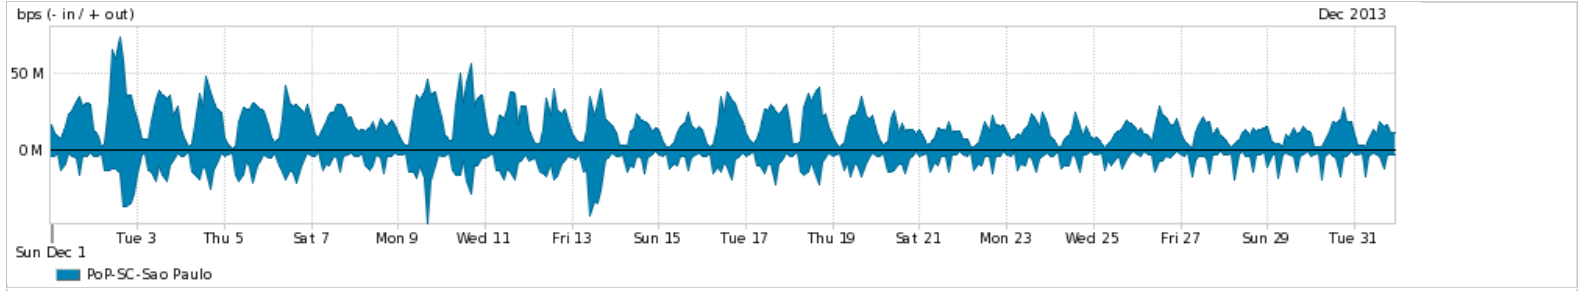

Distribuição do tráfego do PoP-SC por estado, província ou similar

Average | Max | PCT95

PROFILE	REGION	IN	OUT	TOTAL	
☐	PoP-SC	California	63.00 Mbps	20.08 Mbps	83.08 Mbps
☒	PoP-SC	Sao Paulo	8.07 Mbps	17.63 Mbps	25.70 Mbps
☐	PoP-SC	Washington	9.00 Mbps	8.45 Mbps	17.45 Mbps
☐	PoP-SC	Texas	4.68 Mbps	7.51 Mbps	12.19 Mbps
☐	PoP-SC	Massachusetts	10.27 Mbps	1.30 Mbps	11.56 Mbps
☐	PoP-SC	New Jersey	7.59 Mbps	2.75 Mbps	10.33 Mbps
☐	PoP-SC	Arizona	7.34 Mbps	462.86 Kbps	7.80 Mbps
☐	PoP-SC	Rio de Janeiro	1.11 Mbps	6.39 Mbps	7.50 Mbps
☐	PoP-SC	Santa Catarina	971.40 Kbps	6.48 Mbps	7.45 Mbps
☐	PoP-SC	Beijing	277.90 Kbps	6.52 Mbps	6.80 Mbps
☐	PoP-SC	Guangdong	81.44 Kbps	6.32 Mbps	6.40 Mbps
☐	PoP-SC	Quebec	1.15 Mbps	4.99 Mbps	6.14 Mbps
☐	PoP-SC	Colorado	4.46 Mbps	344.37 Kbps	4.80 Mbps
☐	PoP-SC	District of Columbia	1.47 Mbps	3.08 Mbps	4.55 Mbps
☐	PoP-SC	Illinois	2.72 Mbps	989.14 Kbps	3.71 Mbps