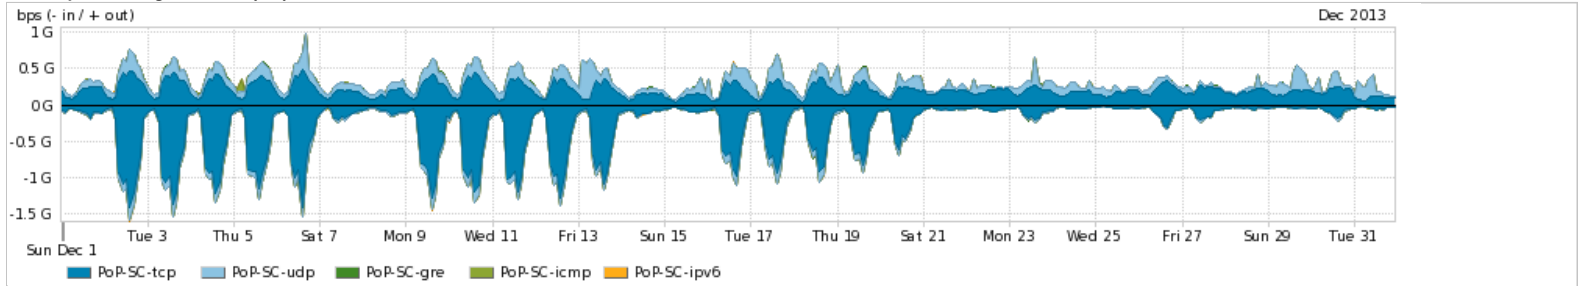

PROFILE	APPLICATION	IN	OUT	TOTAL	
☐	PoP-SC	rdp	465.19 Kbps	6.99 Mbps	7.46 Mbps
☐	PoP-SC	macromedia-fcs	3.96 Mbps	578.78 Kbps	4.54 Mbps
☐	PoP-SC	smtp	1.68 Mbps	2.02 Mbps	3.69 Mbps
☐	PoP-SC	afs	1.61 Kbps	2.91 Mbps	2.91 Mbps
☐	PoP-SC	pop	81.53 Kbps	1.79 Mbps	1.87 Mbps

Distribuição do tráfego do PoP-SC por protocolo

Average | Max | PCT95

PROFILE	PROTOCOL	IN	OUT	TOTAL	
☒	PoP-SC	tcp	282.32 Mbps	199.82 Mbps	482.14 Mbps
☒	PoP-SC	udp	35.16 Mbps	113.20 Mbps	148.36 Mbps
☒	PoP-SC	gre	308.12 Kbps	1.32 Mbps	1.62 Mbps
☒	PoP-SC	icmp	258.43 Kbps	1.21 Mbps	1.47 Mbps
☒	PoP-SC	ipv6	541.59 Kbps	358.13 Kbps	899.72 Kbps
☐	PoP-SC	esp	73.07 Kbps	10.28 Kbps	83.35 Kbps
☐	PoP-SC	255	0.00 bps	50.13 Kbps	50.13 Kbps
☐	PoP-SC	222	8.00 bps	0.00 bps	8.00 bps
☐	PoP-SC	mux	3.00 bps	0.00 bps	3.00 bps
☐	PoP-SC	rsvp	0.00 bps	0.00 bps	0.00 bps

For assistance with this product, please contact support@arbornetworks.com.