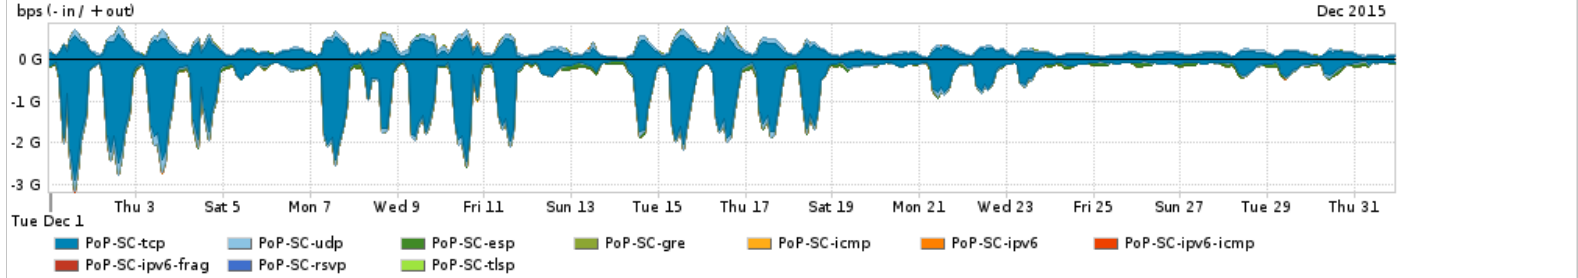

PROFILE	APPLICATION	IN	OUT	TOTAL	
☐	PoP-SC	other UDP	38.36 Mbps	54.76 Mbps	93.12 Mbps
☐	PoP-SC	other TCP	24.48 Mbps	16.17 Mbps	40.65 Mbps
☐	PoP-SC	rdp	599.86 Kbps	12.81 Mbps	13.41 Mbps
☐	PoP-SC	dns	1.14 Mbps	3.22 Mbps	4.36 Mbps
☐	PoP-SC	macromedia-fcs	3.23 Mbps	522.98 Kbps	3.76 Mbps
☐	PoP-SC	smtp	1.47 Mbps	2.19 Mbps	3.67 Mbps
☐	PoP-SC	bittorrent	358.31 Kbps	1.75 Mbps	2.11 Mbps
☐	PoP-SC	ssh	1.30 Mbps	389.71 Kbps	1.69 Mbps

Distribuição do tráfego do PoP-SC por protocolo

Average | Max | PCT95

PROFILE	PROTOCOL	IN	OUT	TOTAL	
☐	PoP-SC	tcp	502.73 Mbps	202.89 Mbps	705.62 Mbps
☐	PoP-SC	udp	39.86 Mbps	58.10 Mbps	97.95 Mbps
☐	PoP-SC	esp	25.27 Mbps	244.53 Kbps	25.51 Mbps
☐	PoP-SC	gre	526.83 Kbps	2.20 Mbps	2.72 Mbps
☐	PoP-SC	icmp	265.72 Kbps	204.24 Kbps	469.96 Kbps
☐	PoP-SC	ipv6	248.56 Kbps	141.78 Kbps	390.34 Kbps
☐	PoP-SC	ipv6-icmp	9.14 Kbps	272.00 bps	9.41 Kbps
☐	PoP-SC	ipv6-frag	8.00 bps	91.00 bps	99.00 bps
☐	PoP-SC	rsvp	2.00 bps	0.00 bps	2.00 bps
☐	PoP-SC	tlsp	1.00 bps	0.00 bps	1.00 bps

For assistance with this product, please contact support@arbornetworks.com.