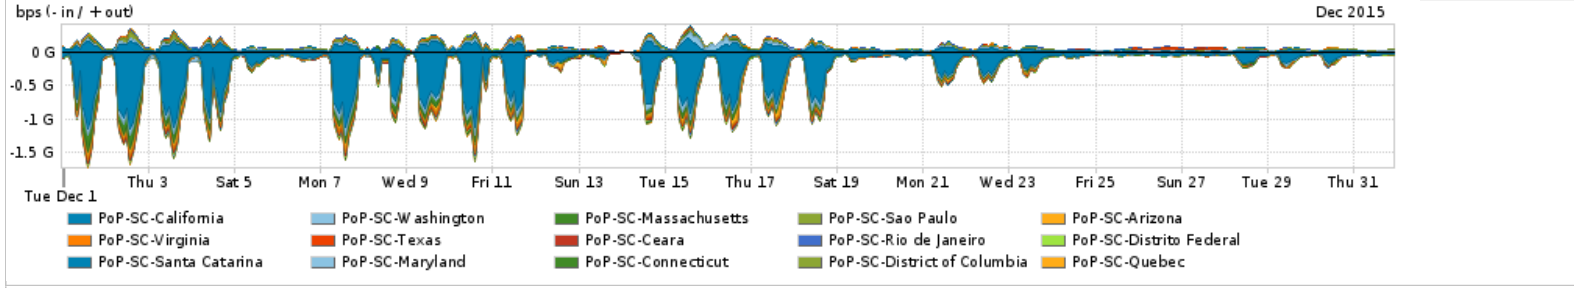

PROFILE	PROFILE	IN	OUT	TOTAL
☐	PoP-SC	PoP-PA	0.00 bps	1.34 Kbps

Distribuição do tráfego do PoP-SC por estado, província ou similar

Average | Max | PCT95

PROFILE	REGION	IN	OUT	TOTAL	
☐	PoP-SC	California	215.96 Mbps	45.64 Mbps	261.60 Mbps
☐	PoP-SC	Washington	19.07 Mbps	11.13 Mbps	30.20 Mbps
☐	PoP-SC	Massachusetts	21.66 Mbps	1.56 Mbps	23.22 Mbps
☐	PoP-SC	Sao Paulo	4.65 Mbps	14.44 Mbps	19.10 Mbps
☐	PoP-SC	Arizona	15.10 Mbps	598.40 Kbps	15.70 Mbps
☐	PoP-SC	Virginia	7.57 Mbps	3.65 Mbps	11.21 Mbps
☐	PoP-SC	Texas	3.73 Mbps	3.50 Mbps	7.23 Mbps
☐	PoP-SC	Ceara	5.83 Mbps	604.62 Kbps	6.44 Mbps
☐	PoP-SC	Rio de Janeiro	1.36 Mbps	5.02 Mbps	6.39 Mbps
☐	PoP-SC	Distrito Federal	4.93 Mbps	527.98 Kbps	5.46 Mbps
☐	PoP-SC	Santa Catarina	540.01 Kbps	4.55 Mbps	5.09 Mbps
☐	PoP-SC	Maryland	4.76 Mbps	67.72 Kbps	4.83 Mbps
☐	PoP-SC	Connecticut	4.50 Mbps	89.32 Kbps	4.59 Mbps
☐	PoP-SC	District of Columbia	3.77 Mbps	118.74 Kbps	3.89 Mbps
☐	PoP-SC	Quebec	2.58 Mbps	943.21 Kbps	3.52 Mbps