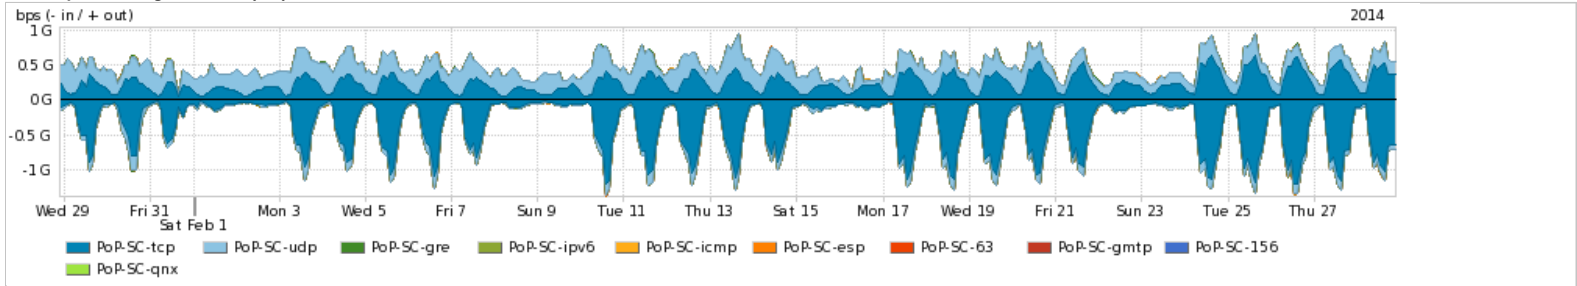

PROFILE	APPLICATION	IN	OUT	TOTAL
☐	PoP-SC	afs	2.52 Kbps	22.32 Mbps
☐	PoP-SC	rdp	445.85 Kbps	7.55 Mbps
☐	PoP-SC	smtp	1.86 Mbps	3.01 Mbps
☐	PoP-SC	macromedia-fcs	3.58 Mbps	932.78 Kbps
☐	PoP-SC	ssh	1.50 Mbps	1.52 Mbps

Distribuição do tráfego do PoP-SC por protocolo

Average | Max | PCT95

PROFILE	PROTOCOL	IN	OUT	TOTAL
☐	PoP-SC	tcp	347.13 Mbps	225.62 Mbps
☐	PoP-SC	udp	52.06 Mbps	246.96 Mbps
☐	PoP-SC	gre	450.70 Kbps	1.49 Mbps
☐	PoP-SC	ipv6	516.98 Kbps	309.19 Kbps
☐	PoP-SC	icmp	265.85 Kbps	293.97 Kbps
☐	PoP-SC	esp	110.60 Kbps	66.33 Kbps
☐	PoP-SC	63	0.00 bps	2.00 bps
☐	PoP-SC	qnx	0.00 bps	1.00 bps
☐	PoP-SC	gmtp	0.00 bps	1.00 bps
☐	PoP-SC	156	0.00 bps	1.00 bps

For assistance with this product, please contact support@arbornetworks.com.