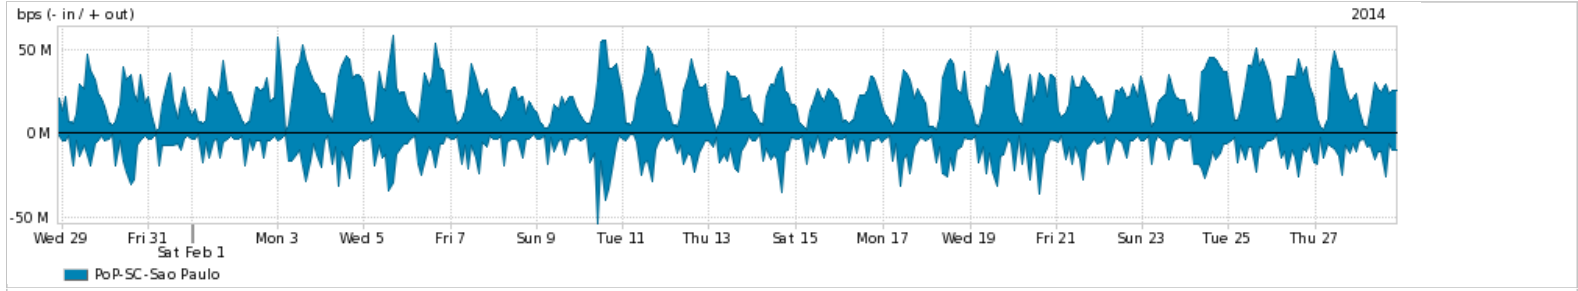

Distribuição do tráfego do PoP-SC por estado, província ou similar

Average | Max | PCT95

PROFILE	REGION	IN	OUT	TOTAL	
☐	PoP-SC	California	74.03 Mbps	25.59 Mbps	99.62 Mbps
☐	PoP-SC	Guangdong	600.25 Kbps	40.60 Mbps	41.20 Mbps
☒	PoP-SC	Sao Paulo	9.89 Mbps	23.03 Mbps	32.92 Mbps
☐	PoP-SC	Beijing	1.95 Mbps	25.90 Mbps	27.86 Mbps
☐	PoP-SC	Washington	11.34 Mbps	10.17 Mbps	21.51 Mbps
☐	PoP-SC	Santa Catarina	1.98 Mbps	16.41 Mbps	18.39 Mbps
☐	PoP-SC	New Jersey	9.42 Mbps	7.45 Mbps	16.88 Mbps
☐	PoP-SC	Massachusetts	10.64 Mbps	1.43 Mbps	12.07 Mbps
☐	PoP-SC	Texas	5.80 Mbps	3.45 Mbps	9.25 Mbps
☐	PoP-SC	Rio de Janeiro	1.26 Mbps	7.44 Mbps	8.70 Mbps
☐	PoP-SC	Arizona	6.83 Mbps	1.66 Mbps	8.48 Mbps
☐	PoP-SC	Fujian	8.36 Kbps	6.71 Mbps	6.71 Mbps
☐	PoP-SC	Zhejiang	35.46 Kbps	6.53 Mbps	6.57 Mbps
☐	PoP-SC	Colorado	5.63 Mbps	486.74 Kbps	6.12 Mbps
☐	PoP-SC	Florida	2.85 Mbps	1.90 Mbps	4.75 Mbps