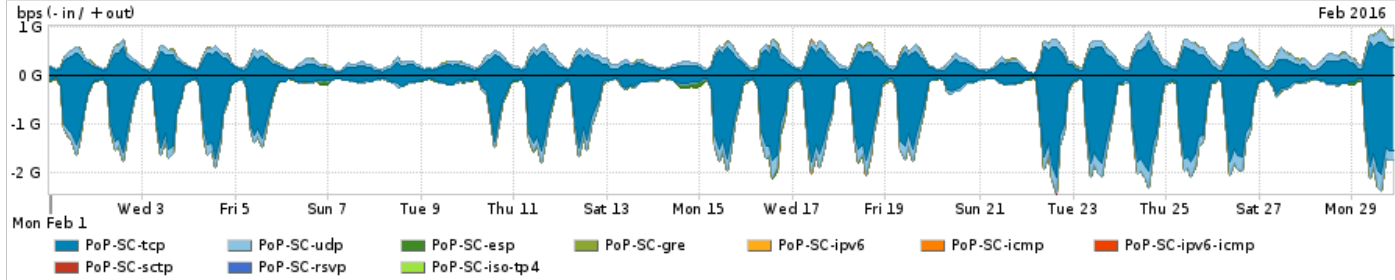

PROFILE	APPLICATION	IN	OUT	TOTAL	
☐	PoP-SC	other UDP	77.38 Mbps	81.34 Mbps	158.71 Mbps
☐	PoP-SC	other TCP	26.94 Mbps	22.09 Mbps	49.03 Mbps
☐	PoP-SC	rdp	12.09 Mbps	16.36 Mbps	28.45 Mbps
☐	PoP-SC	dns	1.44 Mbps	9.34 Mbps	10.78 Mbps
☐	PoP-SC	macromedia-fcs	3.88 Mbps	909.29 Kbps	4.79 Mbps
☐	PoP-SC	smtp	1.67 Mbps	2.20 Mbps	3.88 Mbps
☐	PoP-SC	rsync	1.12 Mbps	17.81 Kbps	1.14 Mbps
☐	PoP-SC	bittorrent	242.41 Kbps	775.92 Kbps	1.02 Mbps

Distribuição do tráfego do PoP-SC por protocolo

Average | Max | PCT95

PROFILE	PROTOCOL	IN	OUT	TOTAL	
☐	PoP-SC	tcp	554.99 Mbps	263.47 Mbps	818.45 Mbps
☐	PoP-SC	udp	79.28 Mbps	90.94 Mbps	170.22 Mbps
☐	PoP-SC	esp	8.50 Mbps	16.41 Kbps	8.52 Mbps
☐	PoP-SC	gre	1.36 Mbps	3.32 Mbps	4.68 Mbps
☐	PoP-SC	ipv6	328.61 Kbps	313.84 Kbps	642.45 Kbps
☐	PoP-SC	icmp	147.41 Kbps	196.91 Kbps	344.31 Kbps
☐	PoP-SC	ipv6-icmp	5.09 Kbps	9.53 Kbps	14.62 Kbps
☐	PoP-SC	sctp	38.00 bps	0.00 bps	38.00 bps
☐	PoP-SC	rsvp	1.00 bps	0.00 bps	1.00 bps
☐	PoP-SC	iso-tp4	0.00 bps	0.00 bps	0.00 bps

For assistance with this product, please contact support@arbornetworks.com.