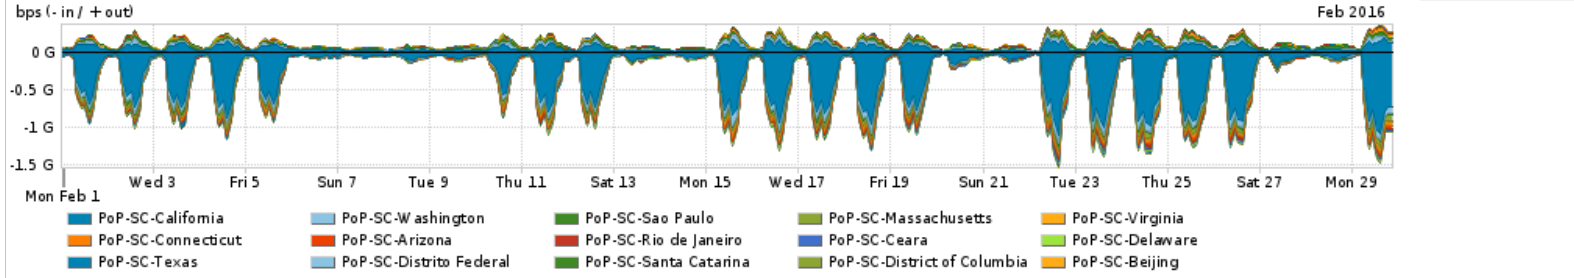

PROFILE	PROFILE	IN	OUT	TOTAL
☐	PoP-SC	PoP-PB	0.00 bps	3.15 Kbps

Distribuição do tráfego do PoP-SC por estado, província ou similar

Average | Max | PCT95

PROFILE	REGION	IN	OUT	TOTAL	
☐	PoP-SC	California	265.11 Mbps	55.43 Mbps	320.54 Mbps
☐	PoP-SC	Washington	26.51 Mbps	16.69 Mbps	43.20 Mbps
☐	PoP-SC	Sao Paulo	8.30 Mbps	21.44 Mbps	29.74 Mbps
☐	PoP-SC	Massachusetts	20.66 Mbps	3.32 Mbps	23.98 Mbps
☐	PoP-SC	Virginia	7.53 Mbps	6.29 Mbps	13.82 Mbps
☐	PoP-SC	Connecticut	11.28 Mbps	275.68 Kbps	11.56 Mbps
☐	PoP-SC	Arizona	10.22 Mbps	719.68 Kbps	10.94 Mbps
☐	PoP-SC	Rio de Janeiro	2.42 Mbps	6.28 Mbps	8.70 Mbps
☐	PoP-SC	Ceara	7.10 Mbps	1.32 Mbps	8.42 Mbps
☐	PoP-SC	Delaware	7.20 Mbps	1.01 Mbps	8.22 Mbps
☐	PoP-SC	Texas	5.49 Mbps	1.58 Mbps	7.07 Mbps
☐	PoP-SC	Distrito Federal	5.61 Mbps	749.17 Kbps	6.36 Mbps
☐	PoP-SC	Santa Catarina	795.40 Kbps	5.51 Mbps	6.31 Mbps
☐	PoP-SC	District of Columbia	4.56 Mbps	190.18 Kbps	4.75 Mbps
☐	PoP-SC	Beijing	483.07 Kbps	3.93 Mbps	4.41 Mbps