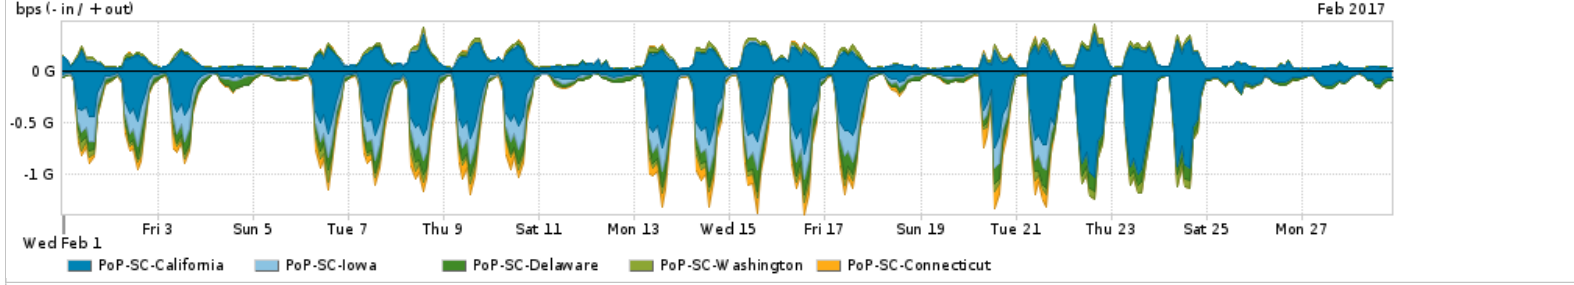

PROFILE	PROFILE	IN	OUT	TOTAL	
☐	PoP-SC	PoP-PI	967.00 bps	99.00 bps	1.07 Kbps

Distribuição do tráfego do PoP-SC por estado, província ou similar

Average | Max | PCT95

PROFILE	REGION	IN	OUT	TOTAL	
☒	PoP-SC	California	224.14 Mbps	88.64 Mbps	312.78 Mbps
☒	PoP-SC	Iowa	60.30 Mbps	1.36 Mbps	61.65 Mbps
☒	PoP-SC	Delaware	51.08 Mbps	3.30 Mbps	54.38 Mbps
☒	PoP-SC	Washington	22.44 Mbps	14.42 Mbps	36.85 Mbps
☒	PoP-SC	Connecticut	27.65 Mbps	1.09 Mbps	28.73 Mbps
☐	PoP-SC	Massachusetts	22.11 Mbps	926.14 Kbps	23.04 Mbps
☐	PoP-SC	Sao Paulo	3.73 Mbps	15.63 Mbps	19.35 Mbps
☐	PoP-SC	New York	10.51 Mbps	2.17 Mbps	12.68 Mbps
☐	PoP-SC	Arizona	11.39 Mbps	408.56 Kbps	11.79 Mbps
☐	PoP-SC	New Hampshire	10.49 Mbps	416.36 Kbps	10.91 Mbps
☐	PoP-SC	Texas	4.46 Mbps	3.65 Mbps	8.11 Mbps
☐	PoP-SC	Virginia	5.50 Mbps	2.10 Mbps	7.60 Mbps
☐	PoP-SC	Rio de Janeiro	835.32 Kbps	6.47 Mbps	7.30 Mbps
☐	PoP-SC	Distrito Federal	5.34 Mbps	1.82 Mbps	7.15 Mbps
☐	PoP-SC	Rio Grande do Sul	3.86 Mbps	2.33 Mbps	6.19 Mbps