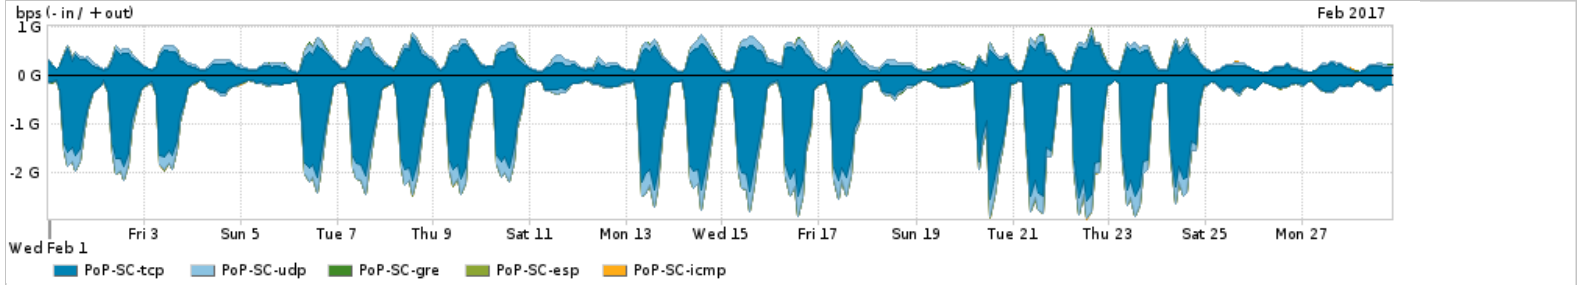

PROFILE	APPLICATION	IN	OUT	TOTAL
☒	PoP-SC	quit	80.00 Mbps	8.58 Mbps	88.58 Mbps
☒	PoP-SC	other UDP	29.07 Mbps	56.28 Mbps	85.36 Mbps
☒	PoP-SC	other TCP	25.64 Mbps	27.78 Mbps	53.41 Mbps
☐	PoP-SC	ssh	4.26 Mbps	679.36 Kbps	4.94 Mbps
☐	PoP-SC	smtp	1.77 Mbps	2.16 Mbps	3.93 Mbps
☐	PoP-SC	rdp	814.39 Kbps	2.86 Mbps	3.67 Mbps
☐	PoP-SC	dns	1.36 Mbps	1.25 Mbps	2.60 Mbps
☐	PoP-SC	rsync	2.19 Mbps	25.53 Kbps	2.21 Mbps

Distribuição do tráfego do PoP-SC por protocolo

Average | Max | PCT95

	PROFILE	PROTOCOL	IN	OUT	TOTAL
☒	PoP-SC	tcp	763.67 Mbps	281.74 Mbps	1.05 Gbps
☒	PoP-SC	udp	110.99 Mbps	67.50 Mbps	178.48 Mbps
☒	PoP-SC	gre	762.79 Kbps	2.57 Mbps	3.34 Mbps
☒	PoP-SC	esp	1.38 Mbps	7.07 Kbps	1.39 Mbps
☒	PoP-SC	icmp	270.56 Kbps	416.10 Kbps	686.65 Kbps
☐	PoP-SC	ipv6	180.93 Kbps	47.45 Kbps	228.38 Kbps
☐	PoP-SC	ipv6-icmp	95.63 Kbps	80.41 Kbps	176.03 Kbps
☐	PoP-SC	ipv6-nonxt	42.00 bps	0.00 bps	42.00 bps
☐	PoP-SC	sctp	10.00 bps	0.00 bps	10.00 bps
☐	PoP-SC	253	2.00 bps	0.00 bps	2.00 bps

For assistance with this product, please contact support@arbornetworks.com.