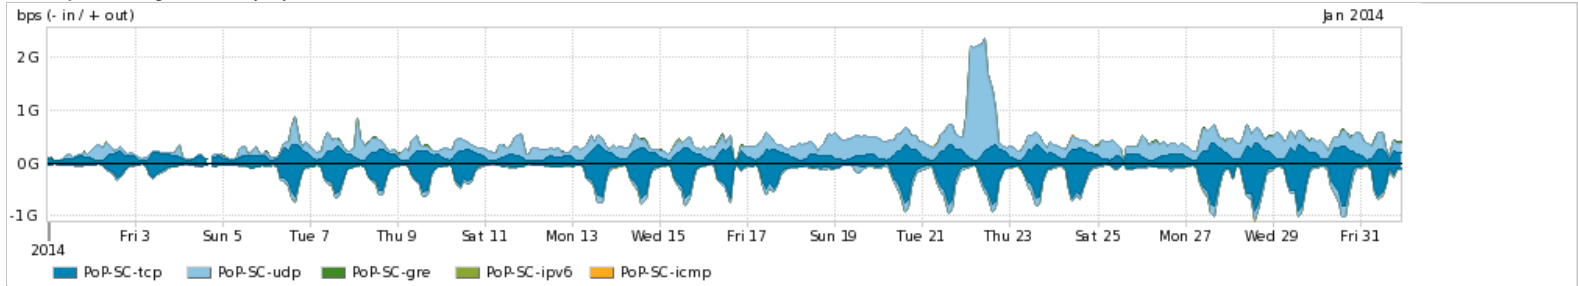

PROFILE	APPLICATION	IN	OUT	TOTAL	
☐	PoP-SC	dns	3.86 Mbps	26.38 Mbps	30.24 Mbps
☐	PoP-SC	afs	660.00 bps	18.07 Mbps	18.07 Mbps
☐	PoP-SC	rdp	953.46 Kbps	7.18 Mbps	8.13 Mbps
☐	PoP-SC	smtp	1.27 Mbps	1.69 Mbps	2.96 Mbps
☐	PoP-SC	macromedia-fcs	2.49 Mbps	278.59 Kbps	2.77 Mbps

Distribuição do tráfego do PoP-SC por protocolo

Average | Max | PCT95

PROFILE	PROTOCOL	IN	OUT	TOTAL	
☒	PoP-SC	tcp	190.37 Mbps	151.42 Mbps	341.79 Mbps
☒	PoP-SC	udp	40.36 Mbps	233.56 Mbps	273.92 Mbps
☒	PoP-SC	gre	380.98 Kbps	1.55 Mbps	1.93 Mbps
☒	PoP-SC	ipv6	342.66 Kbps	224.87 Kbps	567.53 Kbps
☒	PoP-SC	icmp	225.56 Kbps	196.72 Kbps	422.28 Kbps
☐	PoP-SC	esp	87.35 Kbps	52.62 Kbps	139.98 Kbps
☐	PoP-SC	sctp	86.00 bps	337.00 bps	423.00 bps
☐	PoP-SC	252	0.00 bps	408.00 bps	408.00 bps
☐	PoP-SC	177	0.00 bps	402.00 bps	402.00 bps
☐	PoP-SC	narp	0.00 bps	401.00 bps	401.00 bps

For assistance with this product, please contact support@arbornetworks.com.