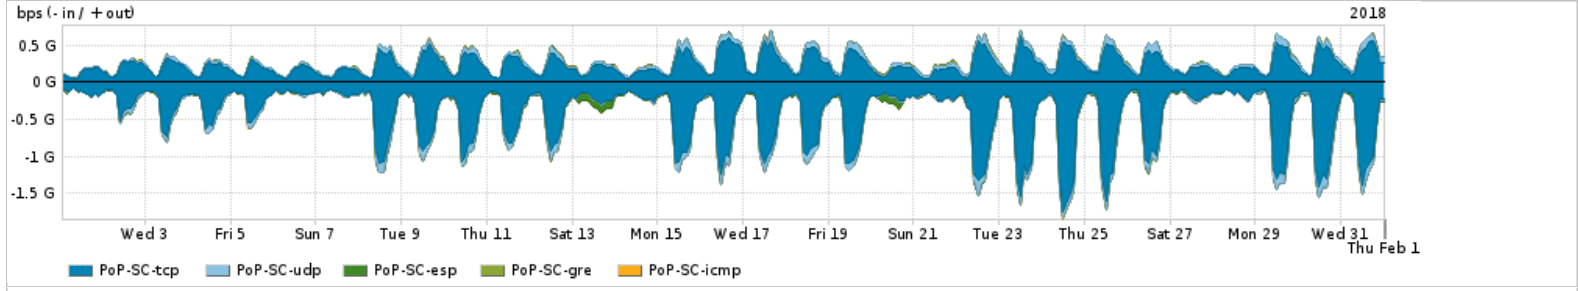

PROFILE	APPLICATION	IN	OUT	TOTAL
☒	PoP-SC	other UDP	18.59 Mbps	29.82 Mbps	48.41 Mbps
☒	PoP-SC	other TCP	29.29 Mbps	14.05 Mbps	43.34 Mbps
☒	PoP-SC	quit	18.98 Mbps	7.15 Mbps	26.14 Mbps
☐	PoP-SC	ldap	466.25 Kbps	6.81 Mbps	7.27 Mbps
☐	PoP-SC	smtp	1.44 Mbps	2.50 Mbps	3.94 Mbps
☐	PoP-SC	ssh	2.19 Mbps	1.35 Mbps	3.54 Mbps
☐	PoP-SC	rdp	867.82 Kbps	1.90 Mbps	2.77 Mbps
☐	PoP-SC	dns	971.67 Kbps	843.45 Kbps	1.82 Mbps

Distribuição do tráfego do PoP-SC por protocolo

Average | Max | PCT95

	PROFILE	PROTOCOL	IN	OUT	TOTAL
☒	PoP-SC	tcp	415.89 Mbps	231.88 Mbps	647.78 Mbps
☒	PoP-SC	udp	39.58 Mbps	44.90 Mbps	84.48 Mbps
☒	PoP-SC	esp	8.46 Mbps	113.46 Kbps	8.57 Mbps
☒	PoP-SC	gre	632.72 Kbps	3.96 Mbps	4.60 Mbps
☒	PoP-SC	icmp	232.38 Kbps	417.58 Kbps	649.96 Kbps
☐	PoP-SC	ipv6-icmp	131.13 Kbps	130.24 Kbps	261.37 Kbps
☐	PoP-SC	ipv6	37.75 Kbps	17.25 Kbps	55.00 Kbps
☐	PoP-SC	ipv6-nonxt	230.00 bps	0.00 bps	230.00 bps
☐	PoP-SC	255	24.00 bps	0.00 bps	24.00 bps
☐	PoP-SC	ip	3.00 bps	0.00 bps	3.00 bps

For assistance with this product, please contact support at <https://support.arbornetworks.com>