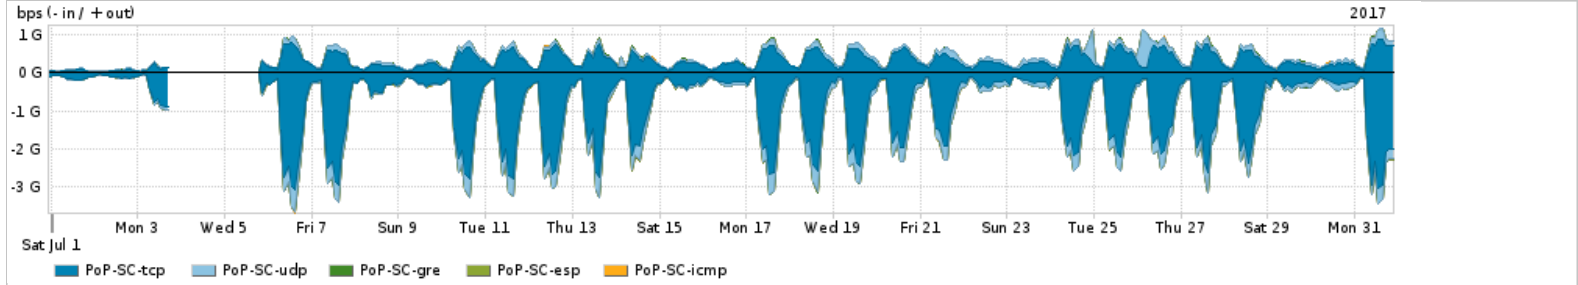

PROFILE	APPLICATION	IN	OUT	TOTAL
☒	PoP-SC	quit	105.64 Mbps	12.76 Mbps	118.40 Mbps
☒	PoP-SC	other UDP	29.09 Mbps	62.51 Mbps	91.60 Mbps
☒	PoP-SC	other TCP	29.70 Mbps	36.83 Mbps	66.52 Mbps
☐	PoP-SC	rdp	971.19 Kbps	3.42 Mbps	4.39 Mbps
☐	PoP-SC	ldap	282.23 Kbps	3.98 Mbps	4.26 Mbps
☐	PoP-SC	smtp	1.62 Mbps	2.17 Mbps	3.80 Mbps
☐	PoP-SC	ssh	1.36 Mbps	822.25 Kbps	2.18 Mbps
☐	PoP-SC	dns	1.20 Mbps	856.57 Kbps	2.05 Mbps

Distribuição do tráfego do PoP-SC por protocolo

Average | Max | PCT95

	PROFILE	PROTOCOL	IN	OUT	TOTAL
☒	PoP-SC	tcp	773.59 Mbps	290.68 Mbps	1.06 Gbps
☒	PoP-SC	udp	136.78 Mbps	80.51 Mbps	217.29 Mbps
☒	PoP-SC	gre	334.69 Kbps	2.54 Mbps	2.87 Mbps
☒	PoP-SC	esp	2.73 Mbps	61.47 Kbps	2.79 Mbps
☒	PoP-SC	icmp	213.25 Kbps	431.14 Kbps	644.39 Kbps
☐	PoP-SC	ipv6-icmp	112.97 Kbps	94.69 Kbps	207.65 Kbps
☐	PoP-SC	ipv6	83.77 Kbps	54.50 Kbps	138.27 Kbps
☐	PoP-SC	255	0.00 bps	3.40 Kbps	3.40 Kbps
☐	PoP-SC	ipv6-nonxt	430.00 bps	0.00 bps	430.00 bps
☐	PoP-SC	sctp	36.00 bps	0.00 bps	36.00 bps

For assistance with this product, please contact support at <https://support.arbornetworks.com>