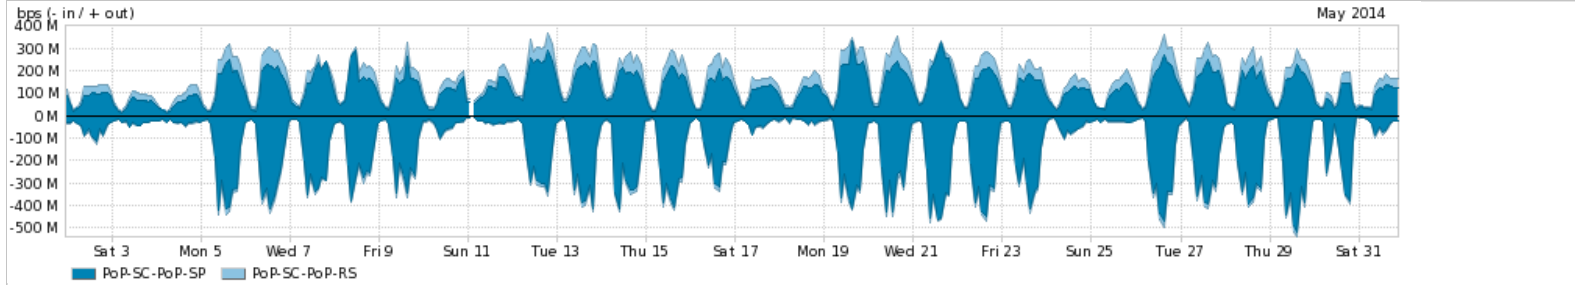

Interesse de tráfego do PoP-SC com os outros PoPs da RNP

Average | Max | PCT95

PROFILE	PROFILE	IN	OUT	TOTAL	
☒	PoP-SC	PoP-SP	144.67 Mbps	122.35 Mbps	267.03 Mbps
☐	PoP-SC	PoP-SC	106.94 Mbps	106.94 Mbps	213.89 Mbps
☐	PoP-SC	PoP-RJ	110.52 Mbps	33.28 Mbps	143.80 Mbps
☒	PoP-SC	PoP-RS	8.16 Mbps	37.34 Mbps	45.50 Mbps
☐	PoP-SC	PoP-PR	7.07 Mbps	9.32 Mbps	16.39 Mbps
☐	PoP-SC	PoP-DF	3.15 Mbps	6.56 Mbps	9.70 Mbps
☐	PoP-SC	PoP-MG	2.24 Mbps	6.52 Mbps	8.77 Mbps
☐	PoP-SC	PoP-PA	1.06 Mbps	1.57 Mbps	2.64 Mbps
☐	PoP-SC	PoP-CE	365.17 Kbps	1.47 Mbps	1.84 Mbps
☐	PoP-SC	PoP-ES	414.26 Kbps	1.23 Mbps	1.64 Mbps