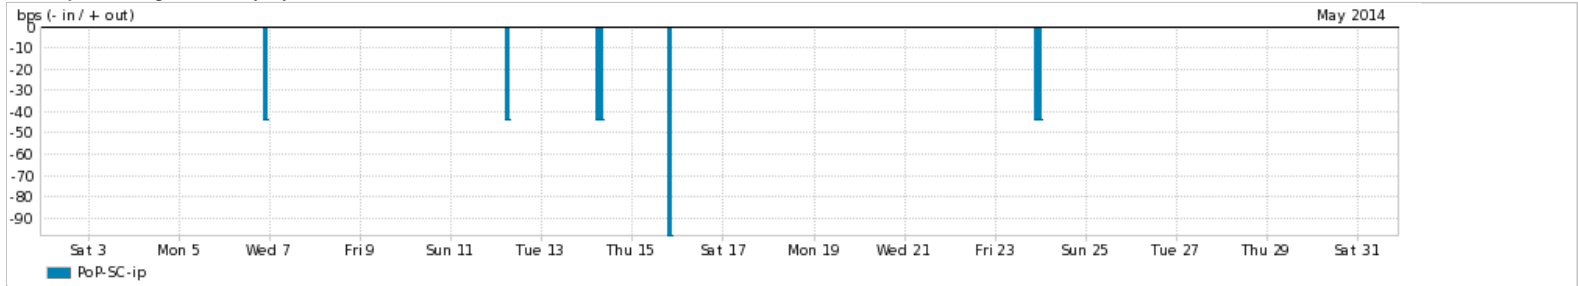

PROFILE	APPLICATION	IN	OUT	TOTAL
☐	PoP-SC	rdp	2.86 Mbps	6.05 Mbps
☐	PoP-SC	macromedia-fcs	4.25 Mbps	2.64 Mbps
☐	PoP-SC	smtp	2.05 Mbps	2.97 Mbps
☐	PoP-SC	rsync	2.33 Mbps	226.76 Kbps
☐	PoP-SC	ssh	1.40 Mbps	1.07 Mbps

Distribuição do tráfego do PoP-SC por protocolo

Average | Max | PCT95

PROFILE	PROTOCOL	IN	OUT	TOTAL
☐	PoP-SC	tcp	555.59 Mbps	375.01 Mbps
☐	PoP-SC	udp	64.93 Mbps	153.09 Mbps
☐	PoP-SC	gre	653.20 Kbps	1.66 Mbps
☐	PoP-SC	ipv6	832.10 Kbps	243.31 Kbps
☐	PoP-SC	icmp	226.54 Kbps	538.15 Kbps
☐	PoP-SC	esp	93.32 Kbps	100.26 Kbps
☒	PoP-SC	ip	1.00 bps	0.00 bps

For assistance with this product, please contact support@arbornetworks.com.