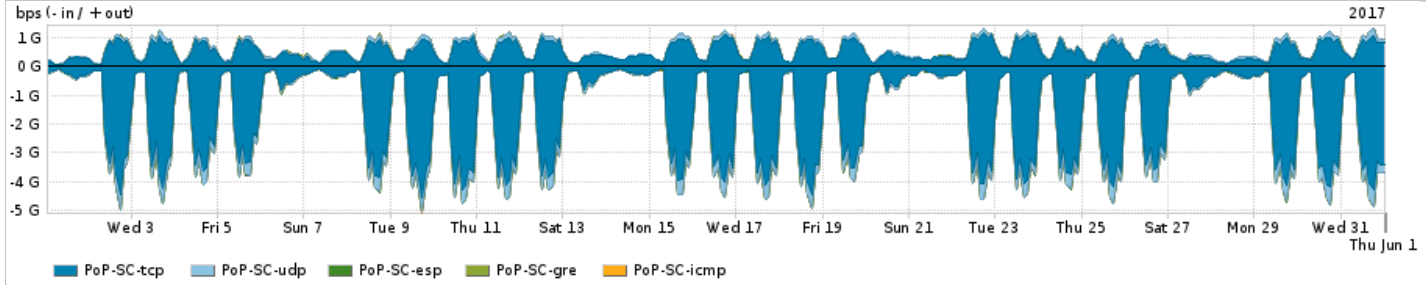

PROFILE	APPLICATION	IN	OUT	TOTAL
☒	PoP-SC	quit	133.12 Mbps	14.12 Mbps	147.24 Mbps
☒	PoP-SC	other UDP	44.32 Mbps	54.52 Mbps	98.84 Mbps
☒	PoP-SC	other TCP	33.98 Mbps	38.27 Mbps	72.25 Mbps
☐	PoP-SC	macromedia-fcs	2.45 Mbps	11.37 Mbps	13.82 Mbps
☐	PoP-SC	rdp	1.99 Mbps	8.33 Mbps	10.32 Mbps
☐	PoP-SC	smtp	1.96 Mbps	2.95 Mbps	4.90 Mbps
☐	PoP-SC	ldap	204.52 Kbps	3.44 Mbps	3.65 Mbps
☐	PoP-SC	ssh	2.11 Mbps	1.22 Mbps	3.32 Mbps

Distribuição do tráfego do PoP-SC por protocolo

Average | Max | PCT95

	PROFILE	PROTOCOL	IN	OUT	TOTAL
☒	PoP-SC	tcp	1.59 Gbps	517.39 Mbps	2.11 Gbps
☒	PoP-SC	udp	180.06 Mbps	75.03 Mbps	255.09 Mbps
☒	PoP-SC	esp	3.41 Mbps	18.85 Kbps	3.43 Mbps
☒	PoP-SC	gre	380.04 Kbps	2.90 Mbps	3.28 Mbps
☒	PoP-SC	icmp	261.31 Kbps	408.89 Kbps	670.20 Kbps
☐	PoP-SC	ipv6-icmp	146.33 Kbps	101.04 Kbps	247.37 Kbps
☐	PoP-SC	ipv6	30.10 Kbps	23.17 Kbps	53.27 Kbps
☐	PoP-SC	ipv6-nonxt	388.00 bps	0.00 bps	388.00 bps
☐	PoP-SC	rsvp	2.00 bps	0.00 bps	2.00 bps
☐	PoP-SC	ip	0.00 bps	0.00 bps	0.00 bps

For assistance with this product, please contact support@arbornetworks.com.