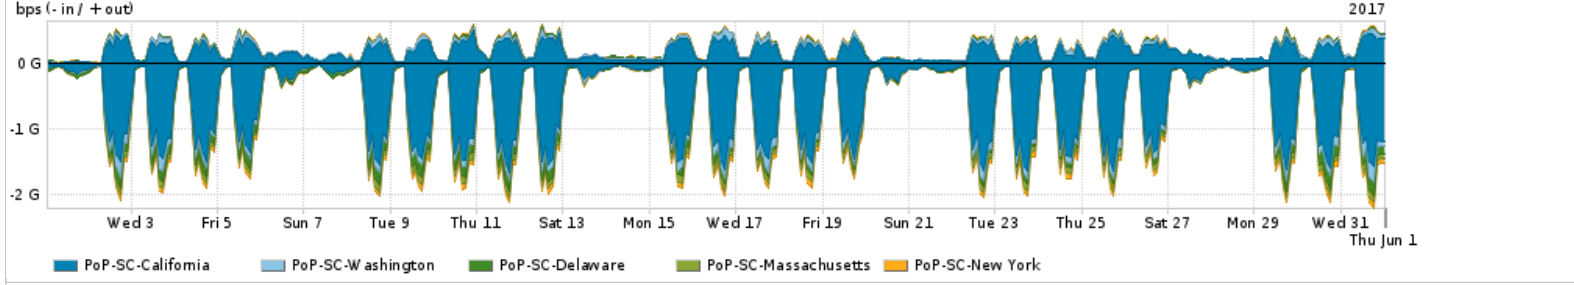

PROFILE	PROFILE	IN	OUT	TOTAL
☐	PoP-SC	PoP-ES	0.00 bps	1.26 Kbps
				1.26 Kbps

Distribuição do tráfego do PoP-SC por estado, província ou similar

Average | Max | PCT95

PROFILE	REGION	IN	OUT	TOTAL	
☒	PoP-SC	California	553.67 Mbps	171.75 Mbps	725.42 Mbps
☒	PoP-SC	Washington	49.61 Mbps	31.97 Mbps	81.59 Mbps
☒	PoP-SC	Delaware	53.03 Mbps	6.15 Mbps	59.18 Mbps
☒	PoP-SC	Massachusetts	41.02 Mbps	1.39 Mbps	42.41 Mbps
☒	PoP-SC	New York	31.17 Mbps	6.85 Mbps	38.02 Mbps
☐	PoP-SC	Texas	19.93 Mbps	15.98 Mbps	35.91 Mbps
☐	PoP-SC	Arizona	23.50 Mbps	847.80 Kbps	24.35 Mbps
☐	PoP-SC	New Hampshire	17.55 Mbps	958.28 Kbps	18.51 Mbps
☐	PoP-SC	Zhejiang	49.13 Kbps	17.55 Mbps	17.60 Mbps
☐	PoP-SC	Virginia	8.85 Mbps	7.09 Mbps	15.94 Mbps
☐	PoP-SC	Sao Paulo	4.37 Mbps	11.41 Mbps	15.78 Mbps
☐	PoP-SC	Maryland	13.08 Mbps	114.62 Kbps	13.19 Mbps
☐	PoP-SC	Noord-Holland	6.16 Mbps	1.83 Mbps	7.99 Mbps
☐	PoP-SC	Rio de Janeiro	1.11 Mbps	5.63 Mbps	6.75 Mbps
☐	PoP-SC	Connecticut	6.28 Mbps	365.52 Kbps	6.64 Mbps