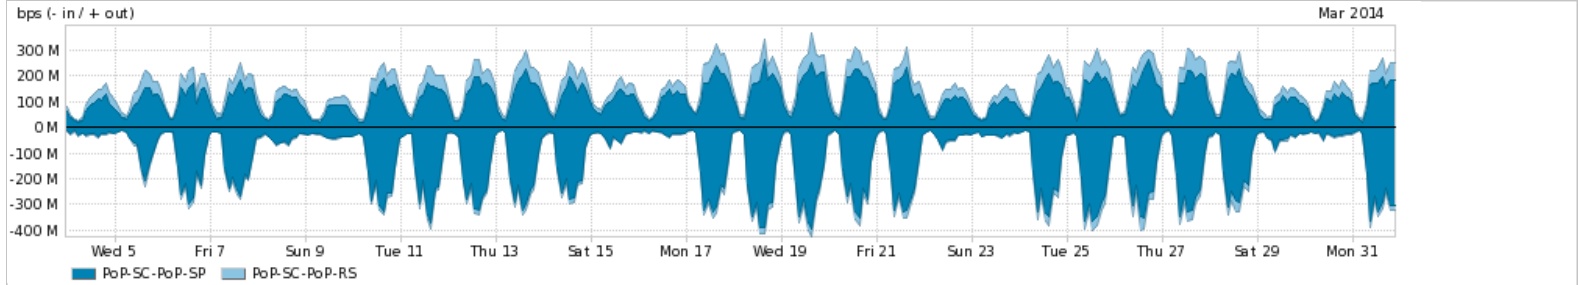

Interesse de tráfego do PoP-SC com os outros PoPs da RNP

Average | Max | PCT95

PROFILE	PROFILE	IN	OUT	TOTAL	
☒	PoP-SC	PoP-SP	123.81 Mbps	113.24 Mbps	237.05 Mbps
☐	PoP-SC	PoP-SC	88.57 Mbps	88.57 Mbps	177.15 Mbps
☒	PoP-SC	PoP-RS	10.11 Mbps	39.66 Mbps	49.77 Mbps
☐	PoP-SC	PoP-PR	6.23 Mbps	7.13 Mbps	13.37 Mbps
☐	PoP-SC	PoP-DF	3.83 Mbps	5.62 Mbps	9.45 Mbps
☐	PoP-SC	PoP-MG	2.30 Mbps	4.27 Mbps	6.58 Mbps
☐	PoP-SC	PoP-RN	2.92 Mbps	283.44 Kbps	3.21 Mbps
☐	PoP-SC	PoP-RJ	2.01 Mbps	642.31 Kbps	2.65 Mbps
☐	PoP-SC	PoP-CE	329.00 Kbps	995.21 Kbps	1.32 Mbps
☐	PoP-SC	PoP-BA	244.18 Kbps	699.69 Kbps	943.88 Kbps