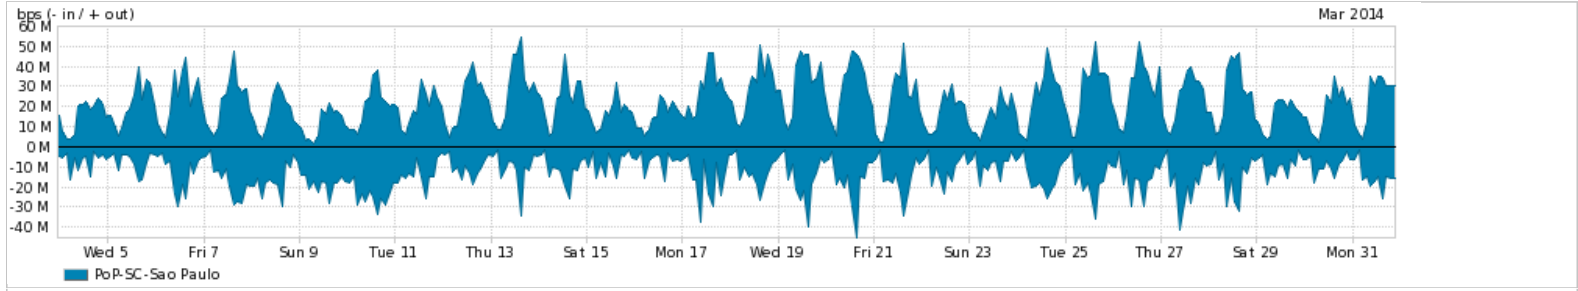

Distribuição do tráfego do PoP-SC por estado, província ou similar

Average | Max | PCT95

PROFILE	REGION	IN	OUT	TOTAL	
☐	PoP-SC	California	100.48 Mbps	29.90 Mbps	130.38 Mbps
☐	PoP-SC	Santa Catarina	3.80 Mbps	47.72 Mbps	51.52 Mbps
☒	PoP-SC	Sao Paulo	13.14 Mbps	22.03 Mbps	35.17 Mbps
☐	PoP-SC	Washington	16.10 Mbps	11.96 Mbps	28.06 Mbps
☐	PoP-SC	Beijing	2.92 Mbps	18.44 Mbps	21.36 Mbps
☐	PoP-SC	New Jersey	13.73 Mbps	4.54 Mbps	18.27 Mbps
☐	PoP-SC	Massachusetts	13.61 Mbps	1.62 Mbps	15.23 Mbps
☐	PoP-SC	Jilin	1.95 Mbps	8.74 Mbps	10.70 Mbps
☐	PoP-SC	Guangdong	671.20 Kbps	9.91 Mbps	10.59 Mbps
☐	PoP-SC	Texas	7.59 Mbps	2.36 Mbps	9.96 Mbps
☐	PoP-SC	Rio de Janeiro	2.26 Mbps	7.68 Mbps	9.94 Mbps
☐	PoP-SC	Arizona	9.10 Mbps	587.55 Kbps	9.69 Mbps
☐	PoP-SC	Colorado	7.47 Mbps	542.58 Kbps	8.01 Mbps
☐	PoP-SC	Florida	3.29 Mbps	1.44 Mbps	4.73 Mbps
☐	PoP-SC	Minas Gerais	535.72 Kbps	3.86 Mbps	4.40 Mbps