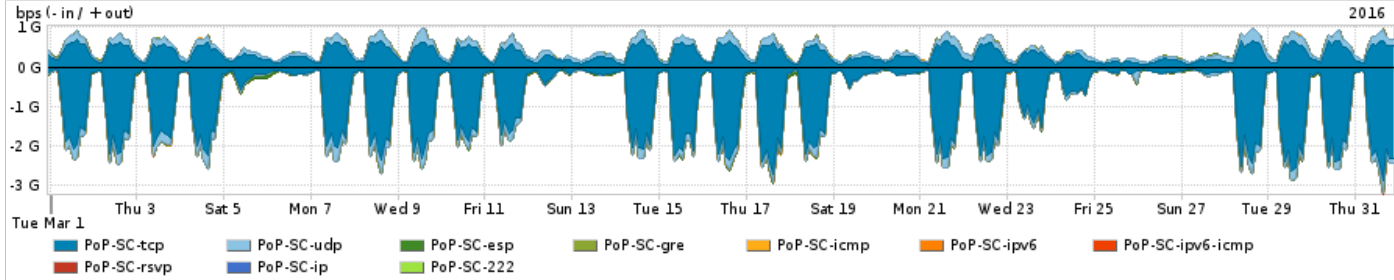

PROFILE	APPLICATION	IN	OUT	TOTAL	
☐	PoP-SC	other UDP	85.46 Mbps	106.64 Mbps	192.10 Mbps
☐	PoP-SC	other TCP	37.70 Mbps	27.88 Mbps	65.58 Mbps
☐	PoP-SC	rdp	16.70 Mbps	12.65 Mbps	29.36 Mbps
☐	PoP-SC	dns	2.20 Mbps	9.82 Mbps	12.02 Mbps
☐	PoP-SC	macromedia-fcs	4.78 Mbps	1.96 Mbps	6.74 Mbps
☐	PoP-SC	smtp	2.12 Mbps	2.39 Mbps	4.51 Mbps
☐	PoP-SC	ssh	1.27 Mbps	325.96 Kbps	1.60 Mbps
☐	PoP-SC	qq	290.11 Kbps	781.74 Kbps	1.07 Mbps

Distribuição do tráfego do PoP-SC por protocolo

Average | Max | PCT95

PROFILE	PROTOCOL	IN	OUT	TOTAL	
☐	PoP-SC	tcp	858.41 Mbps	317.25 Mbps	1.18 Gbps
☐	PoP-SC	udp	88.08 Mbps	117.38 Mbps	205.45 Mbps
☐	PoP-SC	esp	11.84 Mbps	8.73 Kbps	11.85 Mbps
☐	PoP-SC	gre	733.25 Kbps	2.94 Mbps	3.67 Mbps
☐	PoP-SC	icmp	191.22 Kbps	261.53 Kbps	452.74 Kbps
☐	PoP-SC	ipv6	254.56 Kbps	165.49 Kbps	420.05 Kbps
☐	PoP-SC	ipv6-icmp	2.75 Kbps	5.65 Kbps	8.40 Kbps
☐	PoP-SC	rsvp	4.00 bps	0.00 bps	4.00 bps
☐	PoP-SC	ip	1.00 bps	0.00 bps	1.00 bps
☐	PoP-SC	222	0.00 bps	0.00 bps	0.00 bps

For assistance with this product, please contact support@arbornetworks.com.