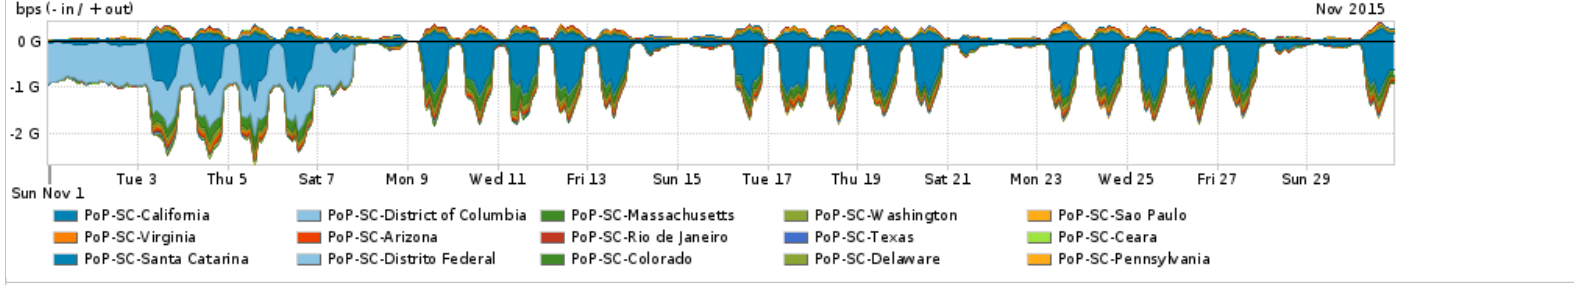

PROFILE	PROFILE	IN	OUT	TOTAL
☐	PoP-SC	PoP-ES	0.00 bps	2.38 Kbps
				2.38 Kbps

Distribuição do tráfego do PoP-SC por estado, província ou similar

Average | Max | PCT95

PROFILE	REGION	IN	OUT	TOTAL	
☐	PoP-SC	California	398.78 Mbps	77.14 Mbps	475.91 Mbps
☐	PoP-SC	District of Columbia	195.32 Mbps	691.76 Kbps	196.01 Mbps
☐	PoP-SC	Massachusetts	74.99 Mbps	3.45 Mbps	78.44 Mbps
☐	PoP-SC	Washington	32.05 Mbps	14.23 Mbps	46.27 Mbps
☐	PoP-SC	Sao Paulo	9.71 Mbps	21.24 Mbps	30.95 Mbps
☐	PoP-SC	Virginia	15.02 Mbps	10.31 Mbps	25.33 Mbps
☐	PoP-SC	Arizona	19.53 Mbps	1.23 Mbps	20.75 Mbps
☐	PoP-SC	Rio de Janeiro	2.42 Mbps	7.01 Mbps	9.43 Mbps
☐	PoP-SC	Texas	7.25 Mbps	2.18 Mbps	9.42 Mbps
☐	PoP-SC	Ceara	8.15 Mbps	420.95 Kbps	8.57 Mbps
☐	PoP-SC	Santa Catarina	825.34 Kbps	7.39 Mbps	8.21 Mbps
☐	PoP-SC	Distrito Federal	5.71 Mbps	706.40 Kbps	6.42 Mbps
☐	PoP-SC	Colorado	6.08 Mbps	225.40 Kbps	6.30 Mbps
☐	PoP-SC	Delaware	4.20 Mbps	896.50 Kbps	5.10 Mbps
☐	PoP-SC	Pennsylvania	4.38 Mbps	494.84 Kbps	4.87 Mbps