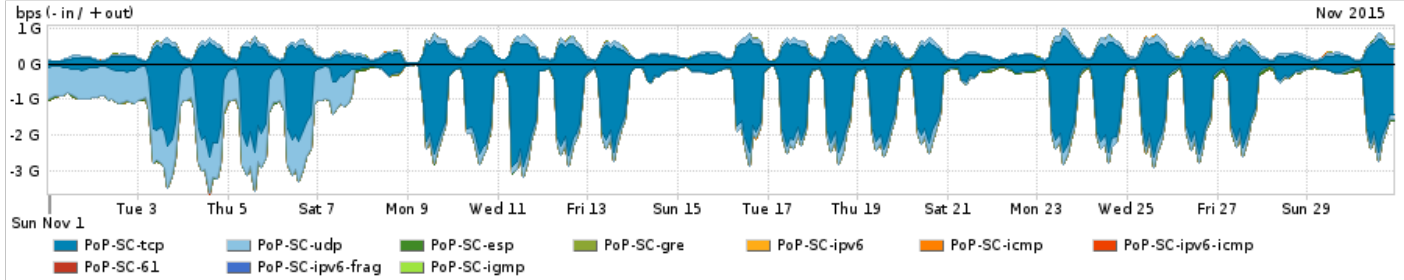

PROFILE	APPLICATION	IN	OUT	TOTAL	
☐	PoP-SC		other UDP	278.91 Mbps	77.69 Mbps	356.60 Mbps
☐	PoP-SC		other TCP	32.49 Mbps	22.26 Mbps	54.76 Mbps
☐	PoP-SC		rdp	716.49 Kbps	13.16 Mbps	13.88 Mbps
☐	PoP-SC		macromedia-fcs	5.99 Mbps	1.12 Mbps	7.10 Mbps
☐	PoP-SC		smtp	1.99 Mbps	2.69 Mbps	4.68 Mbps
☐	PoP-SC		dns	1.55 Mbps	3.08 Mbps	4.62 Mbps
☐	PoP-SC		ssh	895.04 Kbps	560.23 Kbps	1.46 Mbps
☐	PoP-SC		bittorrent	542.19 Kbps	698.23 Kbps	1.24 Mbps

Distribuição do tráfego do PoP-SC por protocolo

Average | Max | PCT95

	PROFILE	PROTOCOL	IN	OUT	TOTAL	
☐	PoP-SC		tcp	898.20 Mbps	292.82 Mbps	1.19 Gbps
☐	PoP-SC		udp	280.99 Mbps	81.01 Mbps	362.00 Mbps
☐	PoP-SC		esp	13.39 Mbps	191.88 Kbps	13.58 Mbps
☐	PoP-SC		gre	858.68 Kbps	3.22 Mbps	4.08 Mbps
☐	PoP-SC		ipv6	572.42 Kbps	289.63 Kbps	862.05 Kbps
☐	PoP-SC		icmp	200.48 Kbps	200.78 Kbps	401.26 Kbps
☐	PoP-SC		ipv6-icmp	12.45 Kbps	228.00 bps	12.68 Kbps
☐	PoP-SC		61	731.00 bps	28.00 bps	759.00 bps
☐	PoP-SC		ipv6-frag	0.00 bps	110.00 bps	110.00 bps
☐	PoP-SC		igmp	0.00 bps	61.00 bps	61.00 bps

For assistance with this product, please contact support@arbornetworks.com.