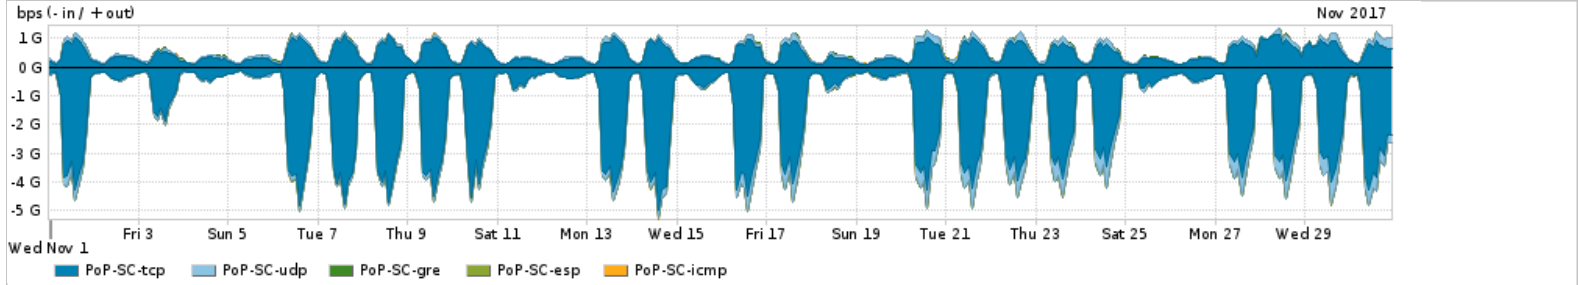

PROFILE	APPLICATION	IN	OUT	TOTAL
☒	PoP-SC	quit	120.21 Mbps	21.79 Mbps	142.00 Mbps
☒	PoP-SC	other UDP	34.45 Mbps	50.58 Mbps	85.03 Mbps
☒	PoP-SC	other TCP	37.72 Mbps	42.01 Mbps	79.73 Mbps
☐	PoP-SC	ldap	529.05 Kbps	9.49 Mbps	10.01 Mbps
☐	PoP-SC	smtp	1.80 Mbps	3.09 Mbps	4.89 Mbps
☐	PoP-SC	ssh	3.40 Mbps	823.83 Kbps	4.23 Mbps
☐	PoP-SC	rdp	1.13 Mbps	2.77 Mbps	3.91 Mbps
☐	PoP-SC	dns	1.72 Mbps	1.16 Mbps	2.88 Mbps

Distribuição do tráfego do PoP-SC por protocolo

Average | Max | PCT95

	PROFILE	PROTOCOL	IN	OUT	TOTAL
☒	PoP-SC	tcp	1.50 Gbps	444.92 Mbps	1.95 Gbps
☒	PoP-SC	udp	157.71 Mbps	83.56 Mbps	241.27 Mbps
☒	PoP-SC	gre	917.85 Kbps	5.23 Mbps	6.14 Mbps
☒	PoP-SC	esp	2.34 Mbps	212.27 Kbps	2.55 Mbps
☒	PoP-SC	icmp	257.11 Kbps	533.83 Kbps	790.93 Kbps
☐	PoP-SC	ipv6	293.70 Kbps	295.63 Kbps	589.33 Kbps
☐	PoP-SC	ipv6-icmp	126.18 Kbps	131.18 Kbps	257.36 Kbps
☐	PoP-SC	gpp	1.71 Kbps	0.00 bps	1.71 Kbps
☐	PoP-SC	ipv6-nonxt	334.00 bps	0.00 bps	334.00 bps
☐	PoP-SC	sctp	78.00 bps	0.00 bps	78.00 bps

For assistance with this product, please contact support at <https://support.arbornetworks.com>