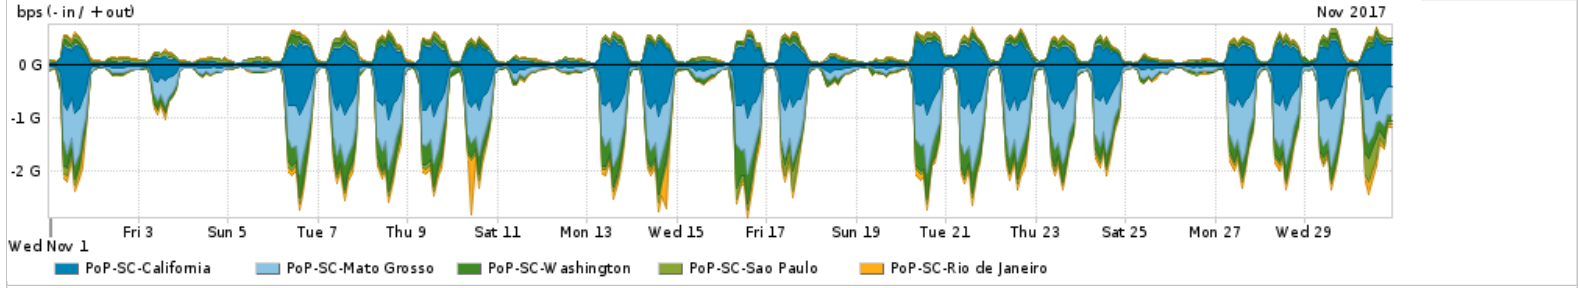

PROFILE	PROFILE	IN	OUT	TOTAL
☐	PoP-SC	PoP-ES	0.00 bps	1.84 Kbps	1.84 Kbps

Distribuição do tráfego do PoP-SC por estado, província ou similar

Average | Max | PCT95

	PROFILE	REGION	IN	OUT	TOTAL
☒	PoP-SC	California	288.82 Mbps	145.65 Mbps	434.47 Mbps
☒	PoP-SC	Mato Grosso	329.56 Mbps	7.53 Mbps	337.09 Mbps
☒	PoP-SC	Washington	128.99 Mbps	33.33 Mbps	162.33 Mbps
☒	PoP-SC	Sao Paulo	37.21 Mbps	40.33 Mbps	77.54 Mbps
☒	PoP-SC	Rio de Janeiro	50.20 Mbps	14.06 Mbps	64.25 Mbps
☐	PoP-SC	Santa Catarina	12.86 Mbps	20.84 Mbps	33.69 Mbps
☐	PoP-SC	Virginia	20.39 Mbps	13.18 Mbps	33.57 Mbps
☐	PoP-SC	Colorado	33.09 Mbps	259.41 Kbps	33.35 Mbps
☐	PoP-SC	Massachusetts	26.58 Mbps	1.91 Mbps	28.49 Mbps
☐	PoP-SC	Arizona	22.73 Mbps	894.77 Kbps	23.62 Mbps
☐	PoP-SC	Parana	8.26 Mbps	6.27 Mbps	14.53 Mbps
☐	PoP-SC	Delaware	13.78 Mbps	177.69 Kbps	13.95 Mbps
☐	PoP-SC	Rio Grande do Sul	3.15 Mbps	10.52 Mbps	13.67 Mbps
☐	PoP-SC	Utah	12.84 Mbps	350.25 Kbps	13.19 Mbps
☐	PoP-SC	Rhode Island	11.37 Mbps	34.84 Kbps	11.40 Mbps