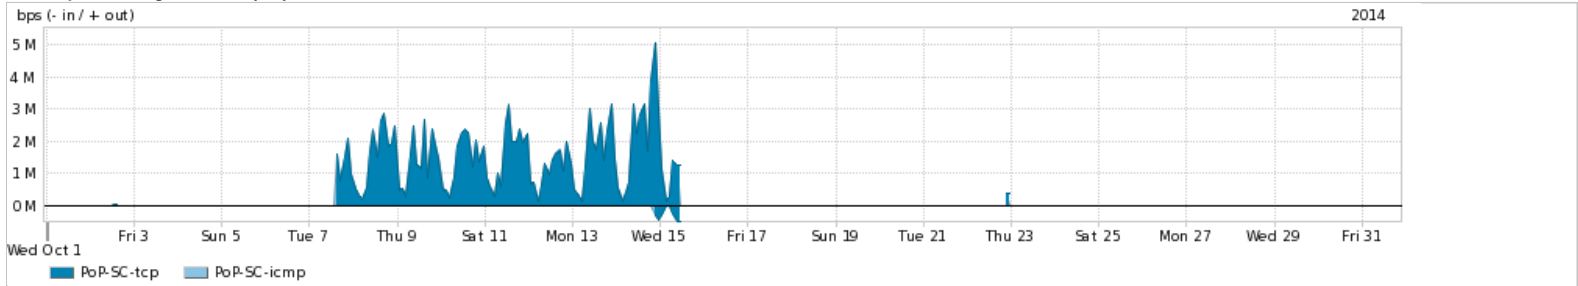

PROFILE	APPLICATION	IN	OUT	TOTAL
☐	PoP-SC	ssl	8.00 bps	608.00 bps
☐	PoP-SC	sip	0.00 bps	472.00 bps
☐	PoP-SC	mysql	0.00 bps	56.00 bps
☐	PoP-SC	macromedia-fcs	0.00 bps	56.00 bps
☐	PoP-SC	snmp	0.00 bps	47.00 bps

Distribuição do tráfego do PoP-SC por protocolo

Average | Max | PCT95

PROFILE	PROTOCOL	IN	OUT	TOTAL
☒	PoP-SC	tcp	4.93 Kbps	385.91 Kbps
☐	PoP-SC	udp	13.00 bps	3.92 Kbps
☒	PoP-SC	icmp	3.00 bps	2.34 Kbps
☐	PoP-SC	esp	0.00 bps	196.00 bps
☐	PoP-SC	gre	7.00 bps	14.00 bps

For assistance with this product, please contact support@arbornetworks.com.