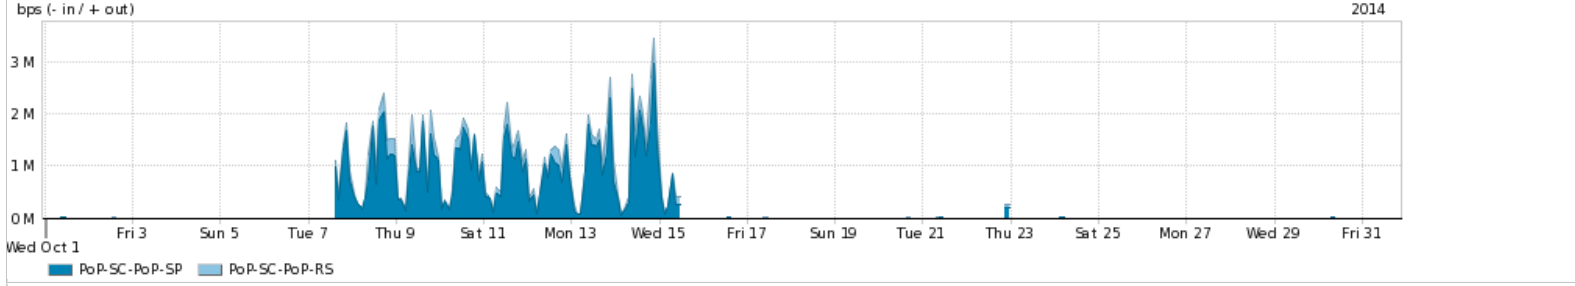

Interesse de tráfego do PoP-SC com os outros PoPs da RNP

Average | Max | PCT95

PROFILE	PROFILE	IN	OUT	TOTAL
☒	PoP-SC	PoP-SP	0.00 bps	240.40 Kbps
☒	PoP-SC	PoP-RS	0.00 bps	44.25 Kbps
☐	PoP-SC	PoP-PE	0.00 bps	11.26 Kbps
☐	PoP-SC	PoP-MG	0.00 bps	11.26 Kbps
☐	PoP-SC	PoP-SC	4.95 Kbps	4.95 Kbps
☐	PoP-SC	PoP-RJ	0.00 bps	7.97 Kbps
☐	PoP-SC	PoP-DF	0.00 bps	6.43 Kbps
☐	PoP-SC	PoP-BA	0.00 bps	6.36 Kbps
☐	PoP-SC	PoP-PR	0.00 bps	4.85 Kbps
☐	PoP-SC	PoP-CE	0.00 bps	3.29 Kbps