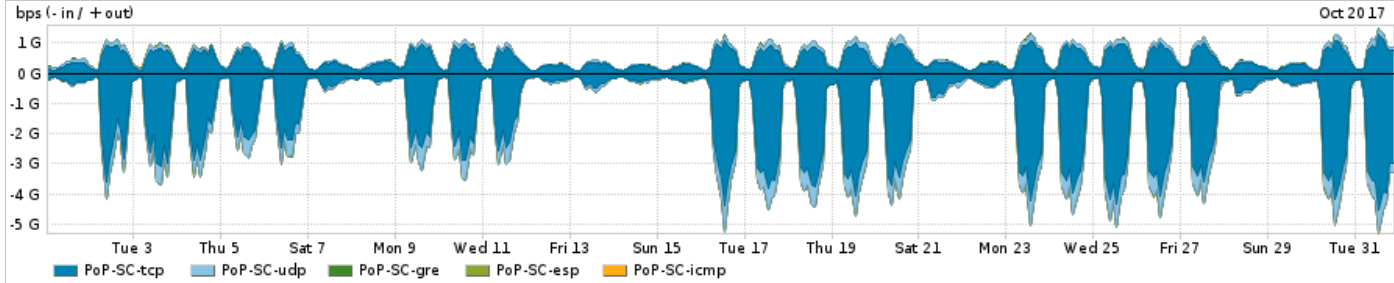

PROFILE	APPLICATION	IN	OUT	TOTAL
☒	PoP-SC	quit	187.67 Mbps	22.70 Mbps	210.36 Mbps
☒	PoP-SC	other UDP	35.53 Mbps	52.00 Mbps	87.53 Mbps
☒	PoP-SC	other TCP	27.08 Mbps	21.78 Mbps	48.86 Mbps
☐	PoP-SC	bittorrent	1.27 Mbps	11.30 Mbps	12.57 Mbps
☐	PoP-SC	ldap	416.95 Kbps	7.32 Mbps	7.73 Mbps
☐	PoP-SC	smtp	1.54 Mbps	2.87 Mbps	4.41 Mbps
☐	PoP-SC	rsync	3.08 Mbps	13.71 Kbps	3.10 Mbps
☐	PoP-SC	dns	1.46 Mbps	1.06 Mbps	2.52 Mbps

Distribuição do tráfego do PoP-SC por protocolo

Average | Max | PCT95

	PROFILE	PROTOCOL	IN	OUT	TOTAL
☒	PoP-SC	tcp	1.26 Gbps	441.79 Mbps	1.70 Gbps
☒	PoP-SC	udp	225.80 Mbps	83.55 Mbps	309.35 Mbps
☒	PoP-SC	gre	631.45 Kbps	3.53 Mbps	4.16 Mbps
☒	PoP-SC	esp	1.24 Mbps	135.99 Kbps	1.37 Mbps
☒	PoP-SC	icmp	233.27 Kbps	483.87 Kbps	717.14 Kbps
☐	PoP-SC	ipv6	211.84 Kbps	147.17 Kbps	359.02 Kbps
☐	PoP-SC	ipv6-icmp	121.42 Kbps	137.37 Kbps	258.78 Kbps
☐	PoP-SC	ospf	242.00 bps	0.00 bps	242.00 bps
☐	PoP-SC	ipv6-nonxt	233.00 bps	0.00 bps	233.00 bps
☐	PoP-SC	sctp	169.00 bps	0.00 bps	169.00 bps

For assistance with this product, please contact support at <https://support.arbornetworks.com>