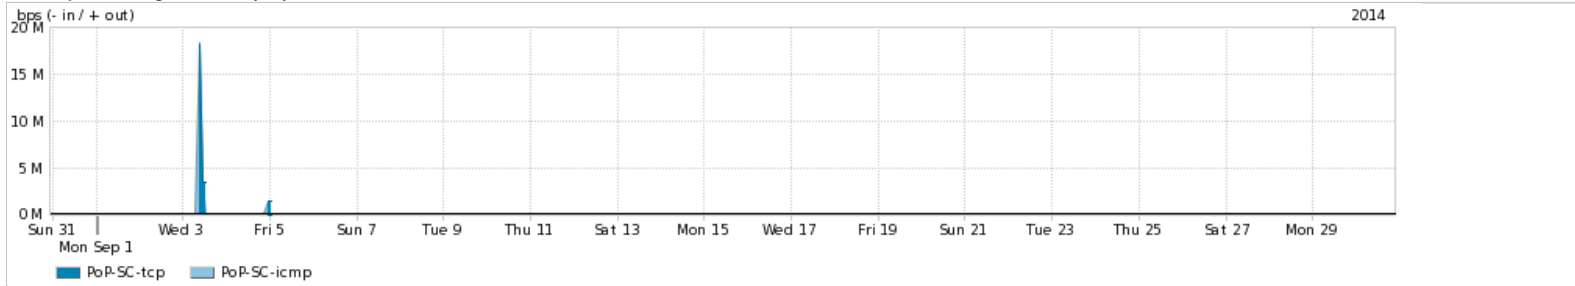

PROFILE	APPLICATION	IN	OUT	TOTAL
☐	PoP-SC	smtp	0.00 bps	468.00 bps
☐	PoP-SC	dns	0.00 bps	226.00 bps
☐	PoP-SC	macromedia-fcs	0.00 bps	87.00 bps
☐	PoP-SC	xmpp	0.00 bps	81.00 bps
☐	PoP-SC	pop	0.00 bps	57.00 bps

Distribuição do tráfego do PoP-SC por protocolo

Average | Max | PCT95

PROFILE	PROTOCOL	IN	OUT	TOTAL
☒	PoP-SC	tcp	8.00 bps	61.87 Kbps
☐	PoP-SC	udp	0.00 bps	24.78 Kbps
☒	PoP-SC	icmp	0.00 bps	298.00 bps
☐	PoP-SC	ipv6	0.00 bps	1.00 bps

For assistance with this product, please contact support@arbornetworks.com.