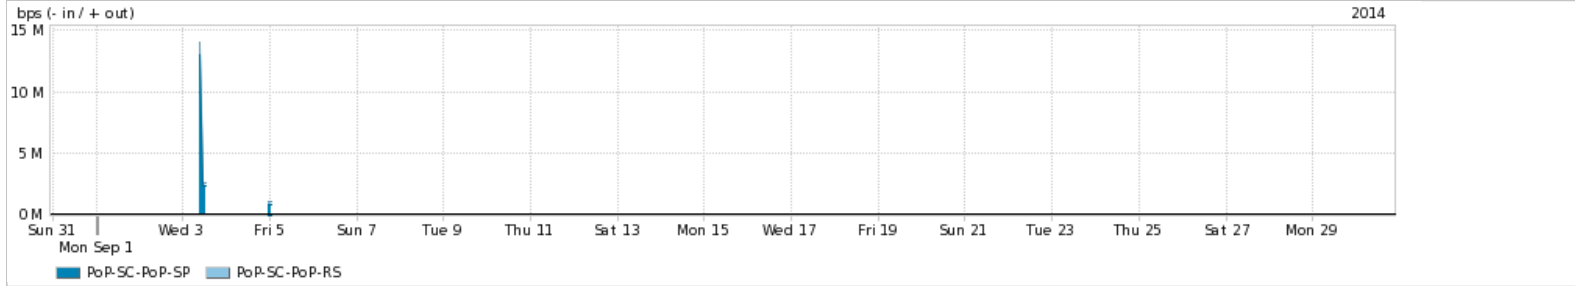

Interesse de tráfego do PoP-SC com os outros PoPs da RNP

Average | Max | PCT95

PROFILE	PROFILE	IN	OUT	TOTAL
☒	PoP-SC	PoP-SP	0.00 bps	43.57 Kbps
☒	PoP-SC	PoP-RS	0.00 bps	4.09 Kbps
☐	PoP-SC	PoP-DF	0.00 bps	2.96 Kbps
☐	PoP-SC	PoP-PR	0.00 bps	976.00 bps
☐	PoP-SC	PoP-MG	0.00 bps	232.00 bps
☐	PoP-SC	PoP-RJ	0.00 bps	211.00 bps
☐	PoP-SC	PoP-PA	0.00 bps	77.00 bps
☐	PoP-SC	PoP-RN	0.00 bps	63.00 bps
☐	PoP-SC	PoP-CE	0.00 bps	57.00 bps
☐	PoP-SC	PoP-MT	0.00 bps	33.00 bps