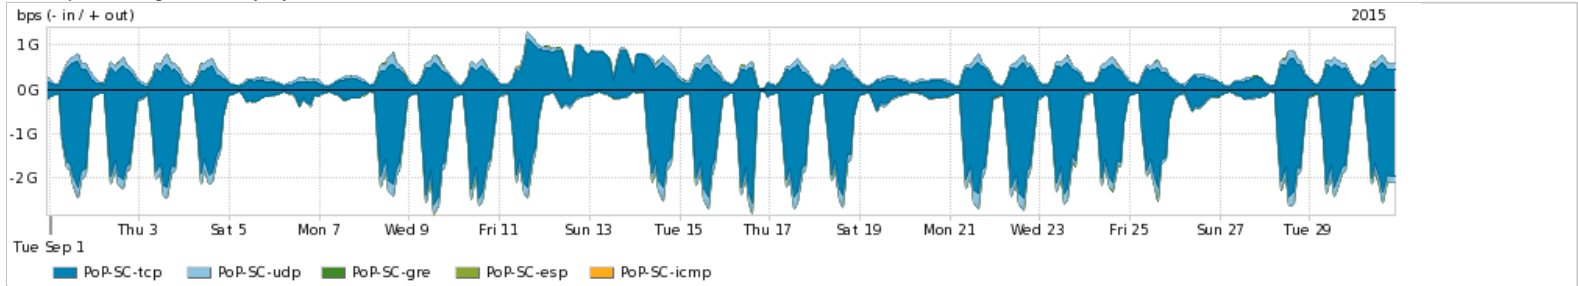

PROFILE	APPLICATION	IN	OUT	TOTAL	
☐	PoP-SC	rdp	421.60 Kbps	7.99 Mbps	8.41 Mbps
☐	PoP-SC	smtp	2.00 Mbps	2.94 Mbps	4.94 Mbps
☐	PoP-SC	dns	1.18 Mbps	1.02 Mbps	2.21 Mbps
☐	PoP-SC	ssh	1.45 Mbps	714.47 Kbps	2.17 Mbps
☐	PoP-SC	ntp	238.92 Kbps	1.27 Mbps	1.51 Mbps

Distribuição do tráfego do PoP-SC por protocolo

Average | Max | PCT95

PROFILE	PROTOCOL	IN	OUT	TOTAL	
☒	PoP-SC	tcp	835.87 Mbps	326.01 Mbps	1.16 Gbps
☒	PoP-SC	udp	81.27 Mbps	78.10 Mbps	159.37 Mbps
☒	PoP-SC	gre	974.10 Kbps	2.74 Mbps	3.72 Mbps
☒	PoP-SC	esp	1.29 Mbps	150.59 Kbps	1.44 Mbps
☒	PoP-SC	icmp	265.29 Kbps	149.02 Kbps	414.30 Kbps
☐	PoP-SC	ipv6	250.81 Kbps	152.63 Kbps	403.44 Kbps
☐	PoP-SC	ipv6-icmp	13.92 Kbps	1.05 Kbps	14.97 Kbps
☐	PoP-SC	ipv6-frag	526.00 bps	34.00 bps	560.00 bps
☐	PoP-SC	61	0.00 bps	31.00 bps	31.00 bps
☐	PoP-SC	vrrp	0.00 bps	31.00 bps	31.00 bps

For assistance with this product, please contact support@arbornetworks.com.