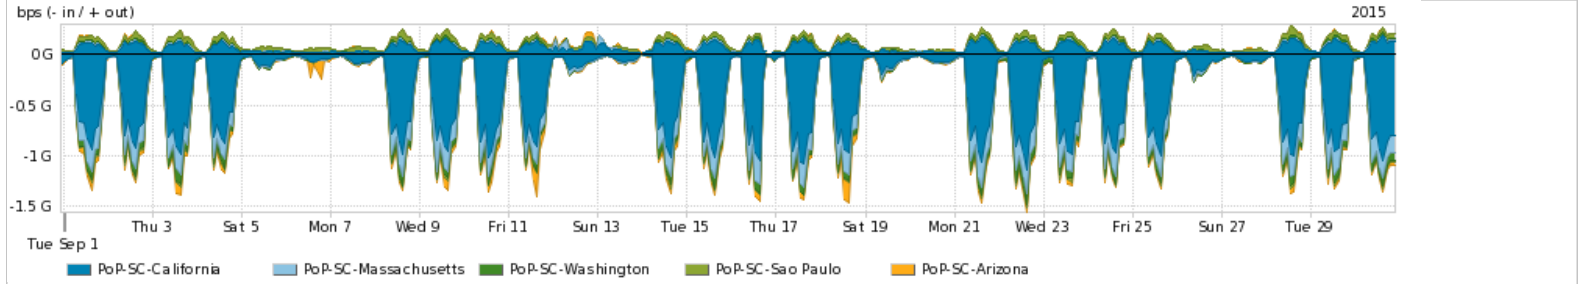

Distribuição do tráfego do PoP-SC por estado, província ou similar

Average | Max | PCT95

PROFILE	REGION	IN	OUT	TOTAL	
☒	PoP-SC	California	346.55 Mbps	59.19 Mbps	405.73 Mbps
☒	PoP-SC	Massachusetts	77.08 Mbps	4.34 Mbps	81.42 Mbps
☒	PoP-SC	Washington	29.85 Mbps	9.03 Mbps	38.87 Mbps
☒	PoP-SC	Sao Paulo	7.69 Mbps	29.66 Mbps	37.34 Mbps
☒	PoP-SC	Arizona	21.71 Mbps	1.39 Mbps	23.10 Mbps
☐	PoP-SC	Santa Catarina	1.73 Mbps	18.43 Mbps	20.17 Mbps
☐	PoP-SC	Virginia	13.59 Mbps	5.78 Mbps	19.37 Mbps
☐	PoP-SC	Guangdong	159.72 Kbps	16.92 Mbps	17.08 Mbps
☐	PoP-SC	Texas	10.85 Mbps	2.21 Mbps	13.06 Mbps
☐	PoP-SC	Rio de Janeiro	1.80 Mbps	9.30 Mbps	11.10 Mbps
☐	PoP-SC	District of Columbia	10.65 Mbps	327.55 Kbps	10.98 Mbps
☐	PoP-SC	Rio Grande do Sul	2.10 Mbps	6.98 Mbps	9.08 Mbps
☐	PoP-SC	Fujian	20.44 Kbps	8.42 Mbps	8.45 Mbps
☐	PoP-SC	San Jose	375.96 Kbps	7.77 Mbps	8.15 Mbps
☐	PoP-SC	Distrito Federal	5.96 Mbps	1.58 Mbps	7.55 Mbps