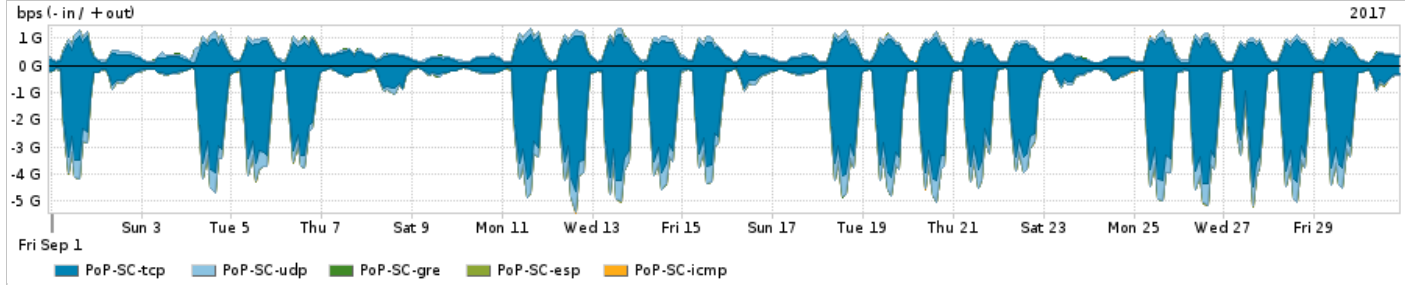

PROFILE	APPLICATION	IN	OUT	TOTAL
☒	PoP-SC	quit	182.66 Mbps	18.55 Mbps	201.21 Mbps
☒	PoP-SC	other UDP	36.36 Mbps	72.19 Mbps	108.55 Mbps
☒	PoP-SC	other TCP	27.00 Mbps	34.57 Mbps	61.56 Mbps
☐	PoP-SC	ldap	467.07 Kbps	6.83 Mbps	7.30 Mbps
☐	PoP-SC	smtp	1.61 Mbps	3.42 Mbps	5.03 Mbps
☐	PoP-SC	bittorrent	511.01 Kbps	4.48 Mbps	4.99 Mbps
☐	PoP-SC	ssh	3.86 Mbps	674.65 Kbps	4.54 Mbps
☐	PoP-SC	rdp	880.47 Kbps	2.85 Mbps	3.73 Mbps

Distribuição do tráfego do PoP-SC por protocolo

Average | Max | PCT95

	PROFILE	PROTOCOL	IN	OUT	TOTAL
☒	PoP-SC	tcp	1.39 Gbps	444.72 Mbps	1.84 Gbps
☒	PoP-SC	udp	222.17 Mbps	99.72 Mbps	321.89 Mbps
☒	PoP-SC	gre	754.14 Kbps	3.79 Mbps	4.54 Mbps
☒	PoP-SC	esp	2.17 Mbps	93.33 Kbps	2.26 Mbps
☒	PoP-SC	icmp	258.73 Kbps	420.40 Kbps	679.13 Kbps
☐	PoP-SC	ipv6	231.53 Kbps	134.45 Kbps	365.98 Kbps
☐	PoP-SC	ipv6-icmp	117.99 Kbps	126.03 Kbps	244.02 Kbps
☐	PoP-SC	ggp	7.28 Kbps	0.00 bps	7.28 Kbps
☐	PoP-SC	ipv6-nonxt	197.00 bps	0.00 bps	197.00 bps
☐	PoP-SC	rsvp	3.00 bps	0.00 bps	3.00 bps

For assistance with this product, please contact support at <https://support.arbornetworks.com>