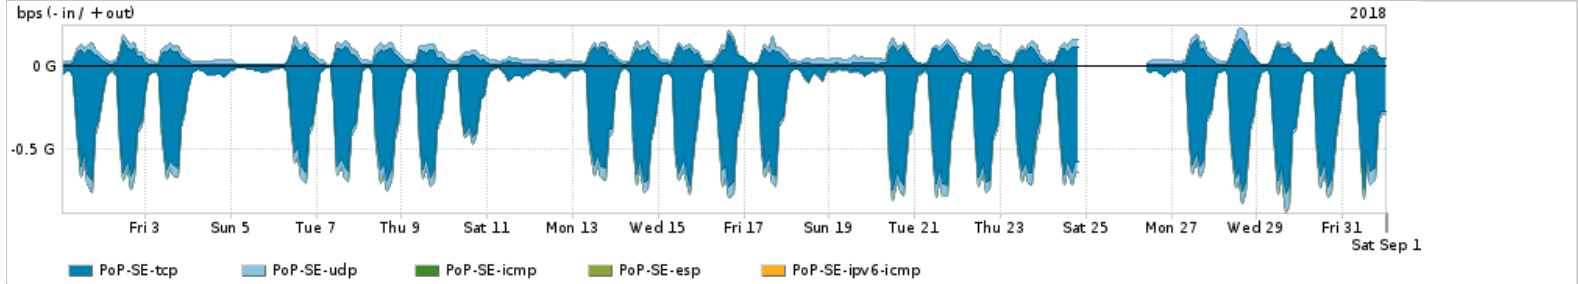

PROFILE	APPLICATION	IN	OUT	TOTAL
☒	PoP-SE	ldap	486.40 Kbps	7.29 Mbps	7.78 Mbps
☐	PoP-SE	other TCP	6.79 Mbps	307.05 Kbps	7.09 Mbps
☐	PoP-SE	stun	337.96 Kbps	301.94 Kbps	639.90 Kbps
☐	PoP-SE	xmpp	246.75 Kbps	173.60 Kbps	420.35 Kbps
☐	PoP-SE	dns	232.38 Kbps	114.96 Kbps	347.34 Kbps
☐	PoP-SE	smtp	82.45 Kbps	175.71 Kbps	258.16 Kbps

Distribuição do tráfego do PoP-SE por protocolo

Average | Max | PCT95

	PROFILE	PROTOCOL	IN	OUT	TOTAL
☒	PoP-SE	tcp	245.47 Mbps	41.36 Mbps	286.84 Mbps
☒	PoP-SE	udp	23.80 Mbps	22.09 Mbps	45.89 Mbps
☒	PoP-SE	icmp	20.33 Kbps	21.17 Kbps	41.50 Kbps
☒	PoP-SE	esp	451.00 bps	256.00 bps	707.00 bps
☒	PoP-SE	ipv6-icmp	298.00 bps	196.00 bps	494.00 bps
☐	PoP-SE	ipv6	15.00 bps	17.00 bps	32.00 bps
☐	PoP-SE	gre	0.00 bps	0.00 bps	0.00 bps

For assistance with this product, please contact support at <https://support.arbornetworks.com>