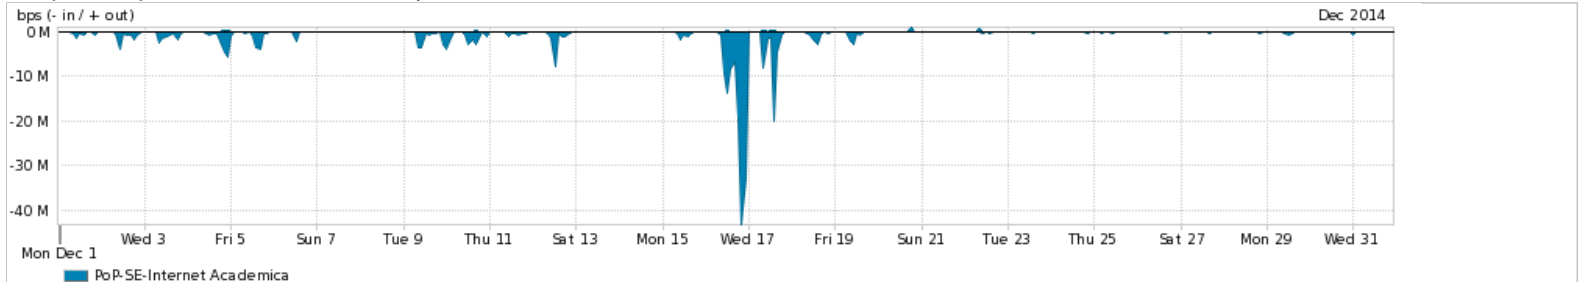

Utilização do serviço de Internet acadêmica internacional pelo PoP-SE

Average | Max | PCT95

PROFILE	PROFILE	IN	OUT	TOTAL	
☒	PoP-SE	Internet Academica	767.73 Kbps	33.50 Kbps	801.23 Kbps