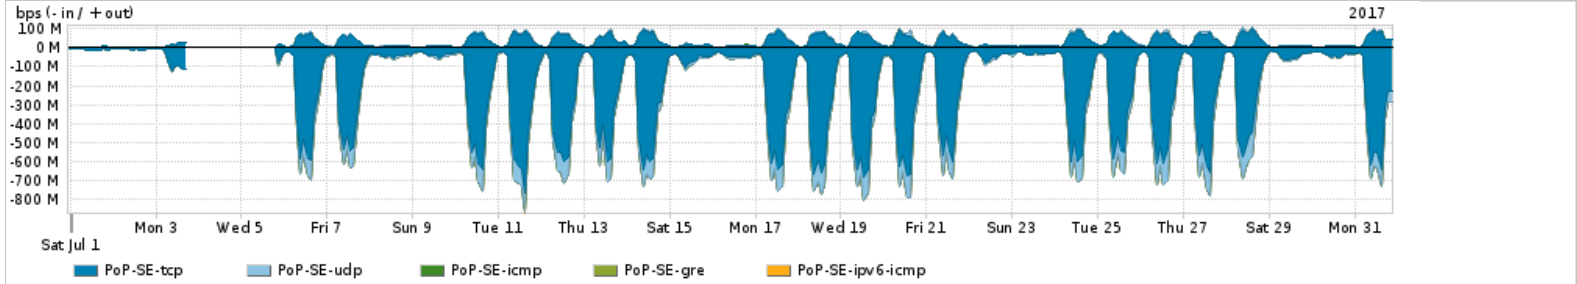

PROFILE	APPLICATION	IN	OUT	TOTAL
☒	PoP-SE	other UDP	516.44 Kbps	254.53 Kbps	770.97 Kbps
☐	PoP-SE	ssh	42.20 Kbps	291.20 Kbps	333.40 Kbps
☐	PoP-SE	stun	149.48 Kbps	175.59 Kbps	325.06 Kbps
☐	PoP-SE	dns	188.72 Kbps	88.18 Kbps	276.90 Kbps
☐	PoP-SE	macromedia-fcs	219.44 Kbps	3.36 Kbps	222.80 Kbps
☐	PoP-SE	smtp	106.40 Kbps	103.29 Kbps	209.69 Kbps

Distribuição do tráfego do PoP-SE por protocolo

Average | Max | PCT95

	PROFILE	PROTOCOL	IN	OUT	TOTAL
☒	PoP-SE	tcp	186.01 Mbps	27.10 Mbps	213.11 Mbps
☒	PoP-SE	udp	29.73 Mbps	2.37 Mbps	32.11 Mbps
☒	PoP-SE	icmp	12.59 Kbps	12.88 Kbps	25.47 Kbps
☒	PoP-SE	gre	951.00 bps	70.00 bps	1.02 Kbps
☒	PoP-SE	ipv6-icmp	150.00 bps	197.00 bps	347.00 bps
☐	PoP-SE	esp	84.00 bps	0.00 bps	84.00 bps
☐	PoP-SE	ipv6	1.00 bps	0.00 bps	1.00 bps
☐	PoP-SE	sctp	0.00 bps	0.00 bps	0.00 bps
☐	PoP-SE	rsvp	0.00 bps	0.00 bps	0.00 bps

For assistance with this product, please contact support at <https://support.arbornetworks.com>