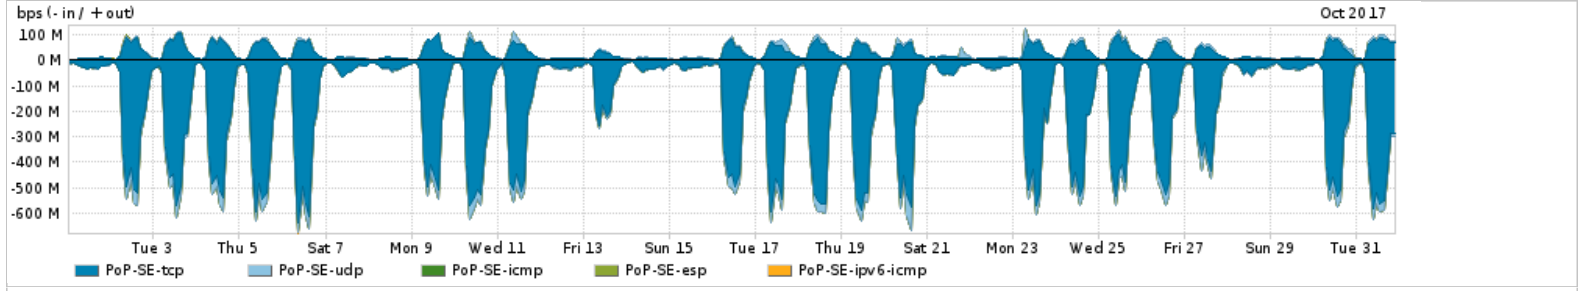

PROFILE	APPLICATION	IN	OUT	TOTAL	
☒	PoP-SE	quit	11.82 Mbps	2.87 Mbps	14.68 Mbps
☒	PoP-SE	other TCP	3.92 Mbps	248.14 Kbps	4.17 Mbps
☒	PoP-SE	other UDP	925.39 Kbps	928.32 Kbps	1.85 Mbps
☐	PoP-SE	ssh	44.75 Kbps	297.34 Kbps	342.09 Kbps
☐	PoP-SE	mysql	124.51 Kbps	208.46 Kbps	332.96 Kbps
☐	PoP-SE	stun	154.63 Kbps	169.04 Kbps	323.68 Kbps
☐	PoP-SE	dns	205.67 Kbps	98.28 Kbps	303.96 Kbps
☐	PoP-SE	smtp	96.11 Kbps	141.29 Kbps	237.40 Kbps

Distribuição do tráfego do PoP-SE por protocolo

Average | Max | PCT95

PROFILE	PROTOCOL	IN	OUT	TOTAL	
☒	PoP-SE	tcp	175.39 Mbps	28.98 Mbps	204.37 Mbps
☒	PoP-SE	udp	13.10 Mbps	4.07 Mbps	17.17 Mbps
☒	PoP-SE	icmp	14.50 Kbps	14.20 Kbps	28.70 Kbps
☒	PoP-SE	esp	6.23 Kbps	6.07 Kbps	12.30 Kbps
☒	PoP-SE	ipv6-icmp	118.00 bps	203.00 bps	321.00 bps
☐	PoP-SE	gre	138.00 bps	0.00 bps	138.00 bps
☐	PoP-SE	ipv6	3.00 bps	3.00 bps	6.00 bps

For assistance with this product, please contact support at <https://support.arbornetworks.com>