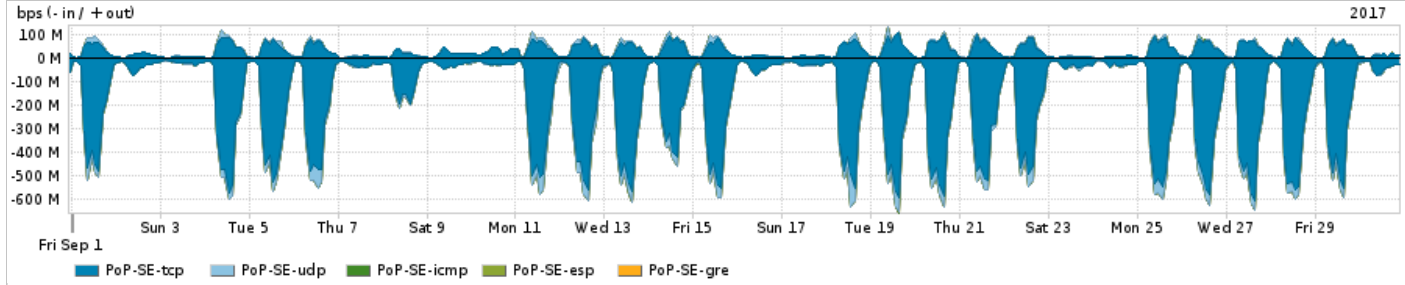

PROFILE	APPLICATION	IN	OUT	TOTAL	
☒		PoP-SE	quit	11.54 Mbps	2.29 Mbps	13.83 Mbps
☒		PoP-SE	other TCP	4.53 Mbps	271.85 Kbps	4.80 Mbps
☒		PoP-SE	other UDP	2.00 Mbps	954.92 Kbps	2.96 Mbps
☐		PoP-SE	stun	199.40 Kbps	204.27 Kbps	403.67 Kbps
☐		PoP-SE	dns	222.69 Kbps	107.34 Kbps	330.02 Kbps
☐		PoP-SE	ssh	37.20 Kbps	264.85 Kbps	302.06 Kbps
☐		PoP-SE	xmpp	127.72 Kbps	90.60 Kbps	218.31 Kbps
☐		PoP-SE	smtp	101.46 Kbps	103.32 Kbps	204.78 Kbps

Distribuição do tráfego do PoP-SE por protocolo

Average | Max | PCT95

	PROFILE	PROTOCOL	IN	OUT	TOTAL	
☒		PoP-SE	tcp	172.82 Mbps	32.03 Mbps	204.85 Mbps
☒		PoP-SE	udp	13.96 Mbps	3.55 Mbps	17.51 Mbps
☒		PoP-SE	icmp	19.35 Kbps	19.66 Kbps	39.01 Kbps
☒		PoP-SE	esp	3.24 Kbps	2.18 Kbps	5.42 Kbps
☒		PoP-SE	gre	1.12 Kbps	222.00 bps	1.34 Kbps
☐		PoP-SE	ipv6-icmp	224.00 bps	324.00 bps	548.00 bps
☐		PoP-SE	ipv6	41.00 bps	4.00 bps	45.00 bps

For assistance with this product, please contact support at <https://support.arbornetworks.com>