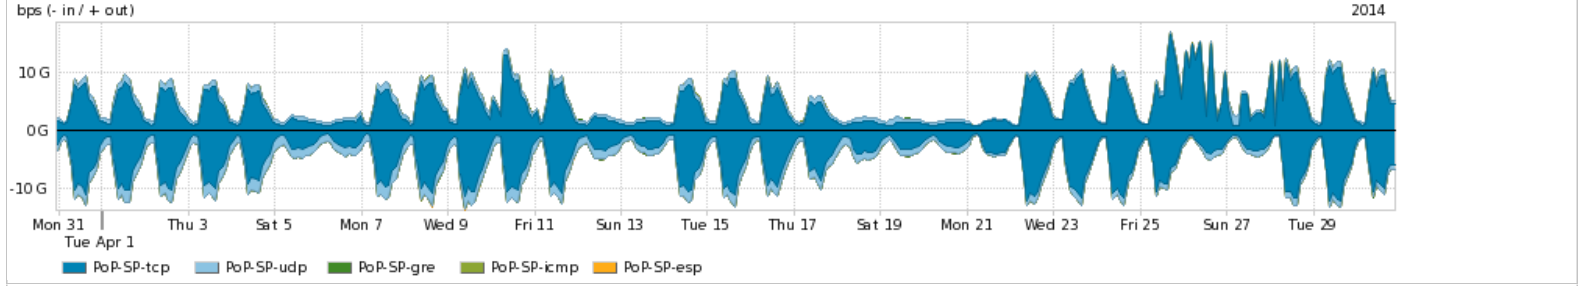

PROFILE	APPLICATION	IN	OUT	TOTAL	
☐	PoP-SP	rsync	76.26 Mbps	7.04 Mbps	83.30 Mbps
☐	PoP-SP	macromedia-fcs	44.88 Mbps	37.67 Mbps	82.55 Mbps
☐	PoP-SP	ssh	25.10 Mbps	30.28 Mbps	55.37 Mbps
☐	PoP-SP	qq	16.63 Mbps	23.54 Mbps	40.17 Mbps
☐	PoP-SP	smtp	16.78 Mbps	19.11 Mbps	35.89 Mbps

Distribuição do tráfego do PoP-SP por protocolo

Average | Max | PCT95

PROFILE	PROTOCOL	IN	OUT	TOTAL	
☒	PoP-SP	tcp	4.78 Gbps	3.99 Gbps	8.78 Gbps
☒	PoP-SP	udp	1.22 Gbps	706.54 Mbps	1.93 Gbps
☐	PoP-SP	253	113.94 Mbps	77.81 Mbps	191.74 Mbps
☒	PoP-SP	gre	7.88 Mbps	5.45 Mbps	13.33 Mbps
☒	PoP-SP	icmp	4.12 Mbps	4.27 Mbps	8.39 Mbps
☒	PoP-SP	esp	1.35 Mbps	1.85 Mbps	3.20 Mbps
☐	PoP-SP	ipv6	1.61 Mbps	958.75 Kbps	2.57 Mbps
☐	PoP-SP	ah	617.19 Kbps	458.82 Kbps	1.08 Mbps
☐	PoP-SP	255	2.00 bps	187.34 Kbps	187.34 Kbps
☐	PoP-SP	ipv6-icmp	80.45 Kbps	43.73 Kbps	124.18 Kbps

For assistance with this product, please contact support@arbornetworks.com.