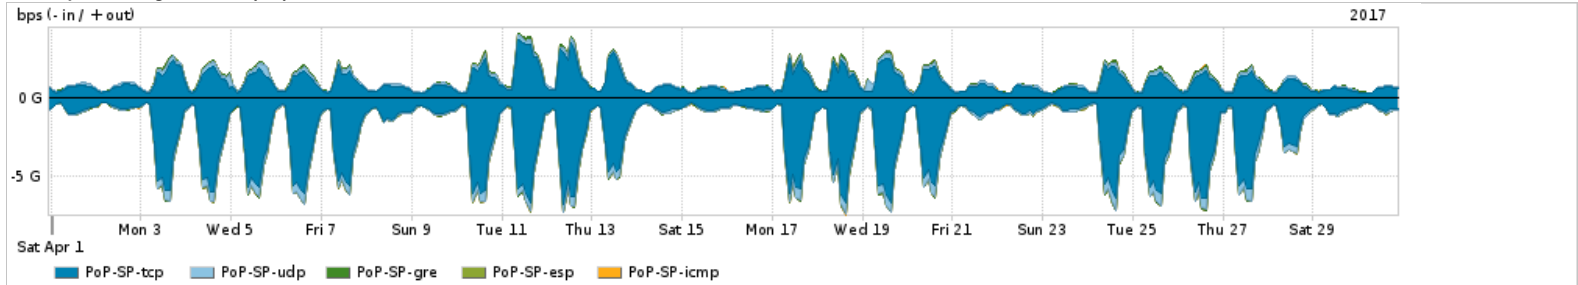

PROFILE	APPLICATION	IN	OUT	TOTAL
☒	PoP-SP	other TCP	117.15 Mbps	114.93 Mbps	232.07 Mbps
☒	PoP-SP	quit	145.53 Mbps	29.37 Mbps	174.90 Mbps
☒	PoP-SP	other UDP	64.77 Mbps	98.38 Mbps	163.15 Mbps
☐	PoP-SP	rsync	30.64 Mbps	2.36 Mbps	33.00 Mbps
☐	PoP-SP	ssh	10.58 Mbps	8.99 Mbps	19.57 Mbps
☐	PoP-SP	dns	4.64 Mbps	14.02 Mbps	18.66 Mbps
☐	PoP-SP	smtp	5.24 Mbps	8.63 Mbps	13.87 Mbps
☐	PoP-SP	macromedia-fcs	7.55 Mbps	1.92 Mbps	9.47 Mbps

Distribuição do tráfego do PoP-SP por protocolo

Average | Max | PCT95

	PROFILE	PROTOCOL	IN	OUT	TOTAL
☒	PoP-SP	tcp	2.09 Gbps	928.55 Mbps	3.02 Gbps
☒	PoP-SP	udp	216.85 Mbps	134.41 Mbps	351.27 Mbps
☒	PoP-SP	gre	9.07 Mbps	46.38 Mbps	55.45 Mbps
☒	PoP-SP	esp	9.80 Mbps	3.49 Mbps	13.29 Mbps
☒	PoP-SP	icmp	497.21 Kbps	1.22 Mbps	1.72 Mbps
☐	PoP-SP	ah	1.17 Mbps	164.79 Kbps	1.33 Mbps
☐	PoP-SP	ipv6	59.03 Kbps	27.01 Kbps	86.04 Kbps
☐	PoP-SP	ipv6-icmp	10.66 Kbps	19.38 Kbps	30.04 Kbps
☐	PoP-SP	sctp	45.00 bps	0.00 bps	45.00 bps
☐	PoP-SP	ipv6-nonxt	32.00 bps	0.00 bps	32.00 bps

For assistance with this product, please contact support@arbornetworks.com.