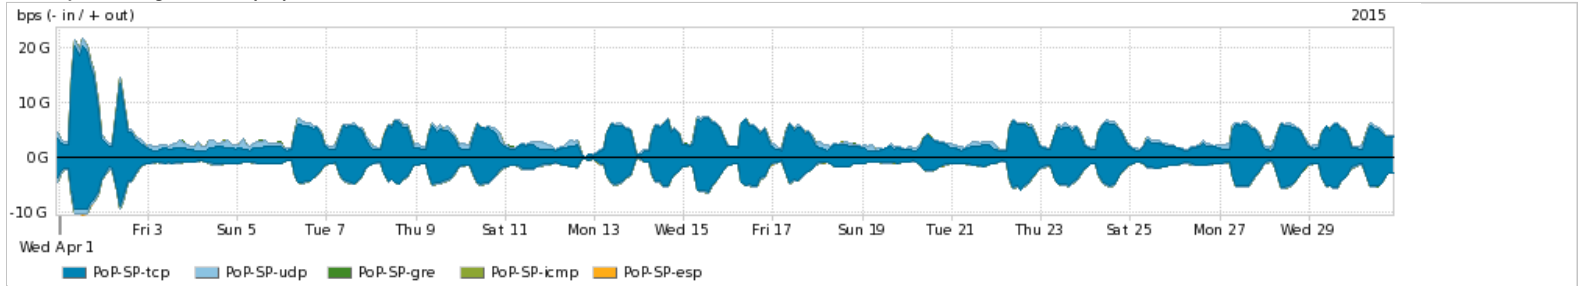

PROFILE	APPLICATION	IN	OUT	TOTAL	
☐	PoP-SP	rsync	87.18 Mbps	6.58 Mbps	93.76 Mbps
☐	PoP-SP	macromedia-fcs	12.21 Mbps	31.26 Mbps	43.47 Mbps
☐	PoP-SP	dns	3.74 Mbps	39.38 Mbps	43.12 Mbps
☐	PoP-SP	ntp	3.95 Mbps	31.16 Mbps	35.11 Mbps
☐	PoP-SP	rdp	313.44 Kbps	20.17 Mbps	20.49 Mbps

Distribuição do tráfego do PoP-SP por protocolo

Average | Max | PCT95

PROFILE	PROTOCOL	IN	OUT	TOTAL	
☒	PoP-SP	tcp	2.57 Gbps	3.41 Gbps	5.98 Gbps
☒	PoP-SP	udp	149.52 Mbps	516.75 Mbps	666.27 Mbps
☒	PoP-SP	gre	2.14 Mbps	5.87 Mbps	8.01 Mbps
☒	PoP-SP	icmp	2.44 Mbps	4.11 Mbps	6.54 Mbps
☒	PoP-SP	esp	936.02 Kbps	519.13 Kbps	1.46 Mbps
☐	PoP-SP	ipv6	164.92 Kbps	929.31 Kbps	1.09 Mbps
☐	PoP-SP	pim	54.58 Kbps	743.00 bps	55.32 Kbps
☐	PoP-SP	ah	25.35 Kbps	25.41 Kbps	50.75 Kbps
☐	PoP-SP	ipv6-icmp	37.57 Kbps	3.46 Kbps	41.03 Kbps
☐	PoP-SP	254	865.00 bps	811.00 bps	1.68 Kbps

For assistance with this product, please contact support@arbornetworks.com.