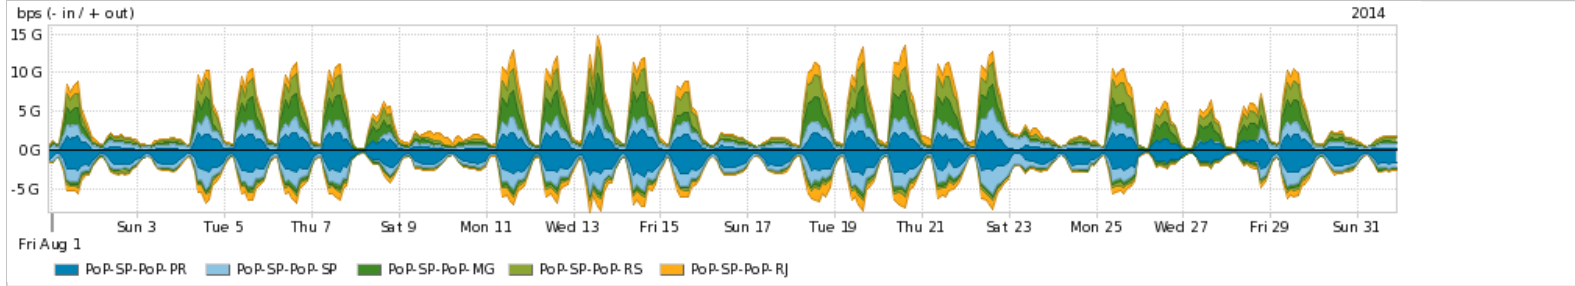

Interesse de tráfego do PoP-SP com os outros PoPs da RNP

Average | Max | PCT95

PROFILE	PROFILE	IN	OUT	TOTAL
☒	PoP-SP	PoP-PR	1.50 Gbps	811.70 Mbps
☒	PoP-SP	PoP-SP	752.98 Mbps	752.98 Mbps
☒	PoP-SP	PoP-MG	196.50 Mbps	983.03 Mbps
☒	PoP-SP	PoP-RS	168.11 Mbps	963.37 Mbps
☒	PoP-SP	PoP-RJ	402.80 Mbps	617.07 Mbps
☐	PoP-SP	PoP-SC	245.89 Mbps	409.66 Mbps
☐	PoP-SP	PoP-DF	170.45 Mbps	249.03 Mbps
☐	PoP-SP	PoP-BA	51.44 Mbps	188.79 Mbps
☐	PoP-SP	PoP-CE	70.10 Mbps	139.59 Mbps
☐	PoP-SP	PoP-MS	78.12 Mbps	117.64 Mbps