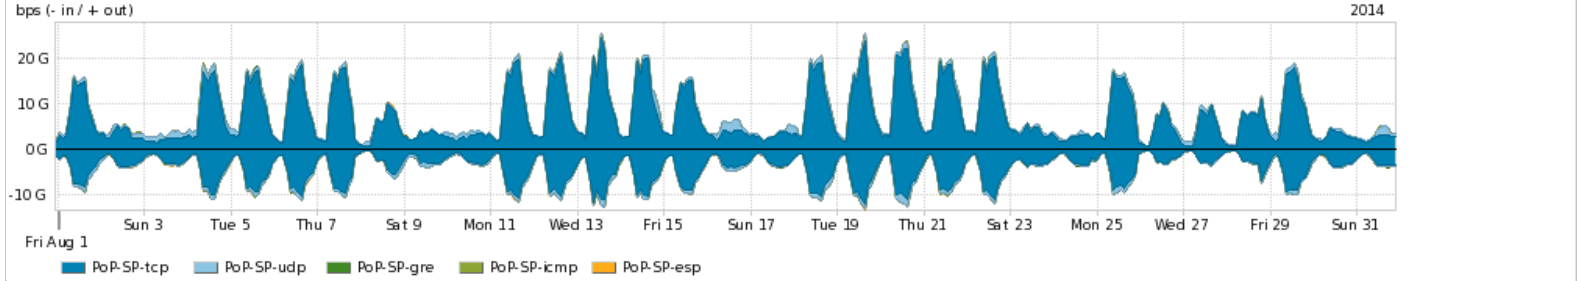

PROFILE	APPLICATION	IN	OUT	TOTAL	
☐	PoP-SP	rsync	106.55 Mbps	15.42 Mbps	121.98 Mbps
☐	PoP-SP	macromedia-fcs	36.40 Mbps	62.08 Mbps	98.48 Mbps
☐	PoP-SP	rdp	7.92 Mbps	45.67 Mbps	53.58 Mbps
☐	PoP-SP	ssh	17.77 Mbps	27.01 Mbps	44.78 Mbps
☐	PoP-SP	smtp	16.22 Mbps	19.42 Mbps	35.64 Mbps

Distribuição do tráfego do PoP-SP por protocolo

Average | Max | PCT95

PROFILE	PROTOCOL	IN	OUT	TOTAL	
☒	PoP-SP	tcp	4.32 Gbps	6.93 Gbps	11.25 Gbps
☒	PoP-SP	udp	490.10 Mbps	707.08 Mbps	1.20 Gbps
☒	PoP-SP	gre	7.12 Mbps	5.01 Mbps	12.13 Mbps
☒	PoP-SP	icmp	5.95 Mbps	4.81 Mbps	10.75 Mbps
☒	PoP-SP	esp	6.51 Mbps	2.28 Mbps	8.79 Mbps
☐	PoP-SP	ipv6	513.87 Kbps	264.27 Kbps	778.14 Kbps
☐	PoP-SP	ah	340.02 Kbps	340.90 Kbps	680.92 Kbps
☐	PoP-SP	255	0.00 bps	11.37 Kbps	11.37 Kbps
☐	PoP-SP	pim	7.29 Kbps	657.00 bps	7.94 Kbps
☐	PoP-SP	ipv6-icmp	1.12 Kbps	5.57 Kbps	6.69 Kbps

For assistance with this product, please contact support@arbornetworks.com.