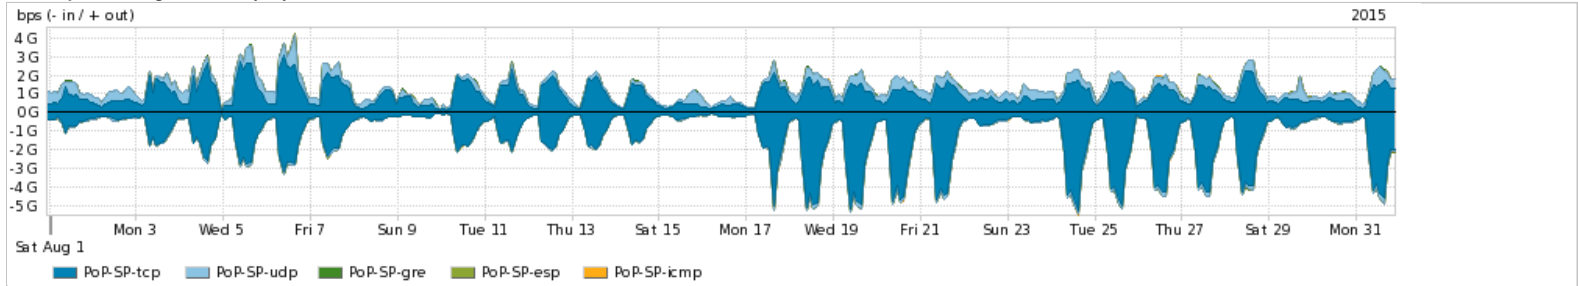

PROFILE	APPLICATION	IN	OUT	TOTAL	
☐	PoP-SP	macromedia-fcs	10.12 Mbps	34.68 Mbps	44.80 Mbps
☐	PoP-SP	dns	2.97 Mbps	16.47 Mbps	19.44 Mbps
☐	PoP-SP	rdp	295.19 Kbps	15.12 Mbps	15.41 Mbps
☐	PoP-SP	ssh	3.93 Mbps	9.06 Mbps	12.99 Mbps
☐	PoP-SP	rsync	9.84 Mbps	2.71 Mbps	12.55 Mbps

Distribuição do tráfego do PoP-SP por protocolo

Average | Max | PCT95

PROFILE	PROTOCOL	IN	OUT	TOTAL	
☒	PoP-SP	tcp	1.25 Gbps	942.15 Mbps	2.19 Gbps
☒	PoP-SP	udp	63.58 Mbps	358.21 Mbps	421.79 Mbps
☒	PoP-SP	gre	982.44 Kbps	6.92 Mbps	7.90 Mbps
☒	PoP-SP	esp	1.18 Mbps	2.21 Mbps	3.39 Mbps
☒	PoP-SP	icmp	1.10 Mbps	1.30 Mbps	2.40 Mbps
☐	PoP-SP	ipv6	209.59 Kbps	323.48 Kbps	533.07 Kbps
☐	PoP-SP	ipv6-icmp	27.67 Kbps	2.44 Kbps	30.11 Kbps
☐	PoP-SP	ipv6-frag	113.00 bps	429.00 bps	542.00 bps
☐	PoP-SP	rsvp	16.00 bps	1.00 bps	17.00 bps
☐	PoP-SP	ip	5.00 bps	0.00 bps	5.00 bps

For assistance with this product, please contact support@arbornetworks.com.