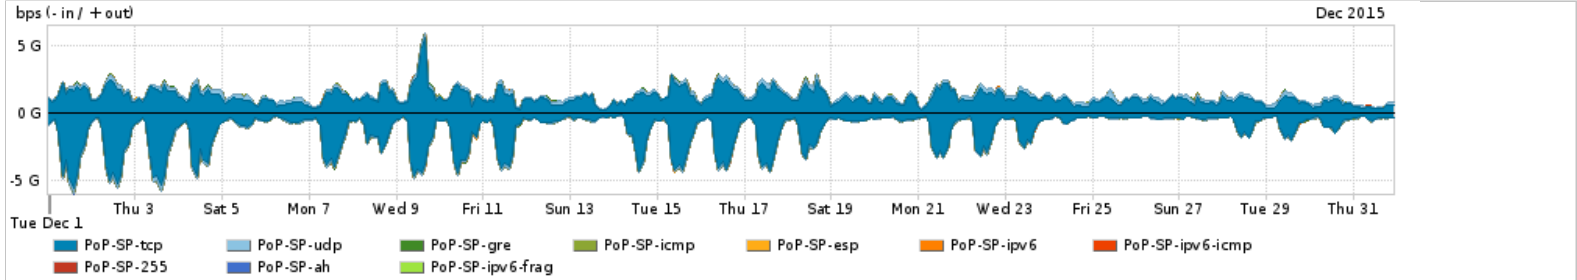

PROFILE	APPLICATION	IN	OUT	TOTAL	
☐	PoP-SP	other TCP	162.27 Mbps	301.65 Mbps	463.92 Mbps
☐	PoP-SP	other UDP	77.87 Mbps	147.52 Mbps	225.39 Mbps
☐	PoP-SP	dns	4.79 Mbps	77.35 Mbps	82.14 Mbps
☐	PoP-SP	macromedia-fcs	10.54 Mbps	44.36 Mbps	54.90 Mbps
☐	PoP-SP	rdp	3.94 Mbps	32.17 Mbps	36.11 Mbps
☐	PoP-SP	ssh	6.09 Mbps	19.44 Mbps	25.52 Mbps
☐	PoP-SP	rsync	12.83 Mbps	2.19 Mbps	15.02 Mbps
☐	PoP-SP	smtp	5.80 Mbps	2.74 Mbps	8.54 Mbps

Distribuição do tráfego do PoP-SP por protocolo

Average | Max | PCT95

PROFILE	PROTOCOL	IN	OUT	TOTAL	
☐	PoP-SP	tcp	1.35 Gbps	1.13 Gbps	2.48 Gbps
☐	PoP-SP	udp	83.14 Mbps	207.77 Mbps	290.91 Mbps
☐	PoP-SP	gre	1.27 Mbps	5.41 Mbps	6.68 Mbps
☐	PoP-SP	icmp	2.28 Mbps	2.18 Mbps	4.46 Mbps
☐	PoP-SP	esp	850.86 Kbps	751.90 Kbps	1.60 Mbps
☐	PoP-SP	ipv6	216.74 Kbps	962.21 Kbps	1.18 Mbps
☐	PoP-SP	ipv6-icmp	56.95 Kbps	12.80 Kbps	69.75 Kbps
☐	PoP-SP	255	0.00 bps	11.57 Kbps	11.57 Kbps
☐	PoP-SP	ah	2.50 Kbps	1.04 Kbps	3.54 Kbps
☐	PoP-SP	ipv6-frag	8.00 bps	41.00 bps	49.00 bps

For assistance with this product, please contact support@arbornetworks.com.