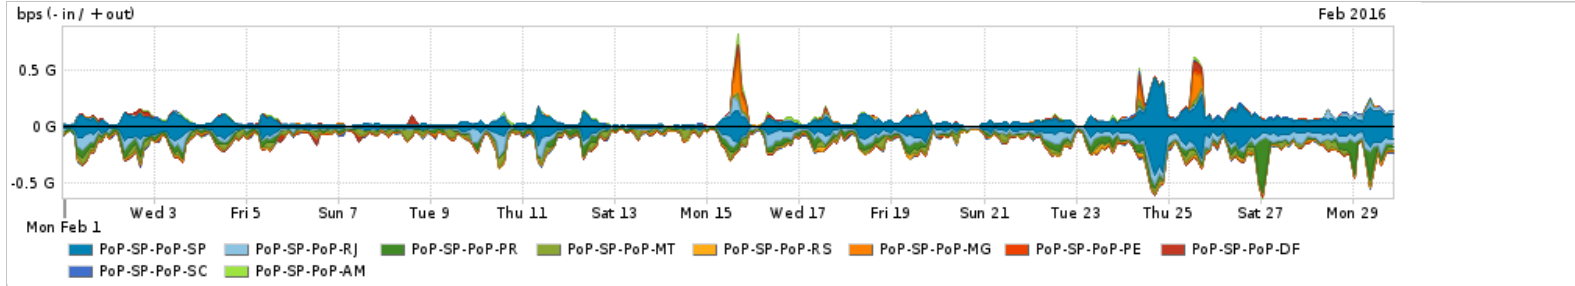

Interesse de tráfego do PoP-SP com os outros PoPs da RNP

Average | Max | PCT95

PROFILE	PROFILE	IN	OUT	TOTAL	
☐	PoP-SP	PoP-SP	52.72 Mbps	52.72 Mbps	105.44 Mbps
☐	PoP-SP	PoP-RJ	32.18 Mbps	3.91 Mbps	36.09 Mbps
☐	PoP-SP	PoP-PR	30.72 Mbps	293.61 Kbps	31.02 Mbps
☐	PoP-SP	PoP-MT	18.76 Mbps	992.21 Kbps	19.76 Mbps
☐	PoP-SP	PoP-RS	8.08 Mbps	739.24 Kbps	8.82 Mbps
☐	PoP-SP	PoP-MG	3.10 Mbps	4.29 Mbps	7.39 Mbps
☐	PoP-SP	PoP-PE	5.11 Mbps	1.30 Mbps	6.41 Mbps
☐	PoP-SP	PoP-DF	2.83 Mbps	3.22 Mbps	6.05 Mbps
☐	PoP-SP	PoP-SC	3.53 Mbps	1.68 Mbps	5.21 Mbps