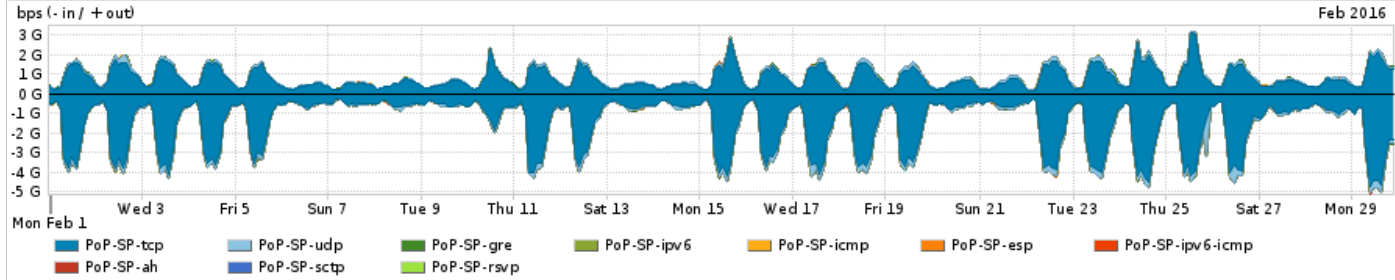

PROFILE	APPLICATION	IN	OUT	TOTAL	
☐	PoP-SP		other TCP	218.08 Mbps	146.10 Mbps	364.18 Mbps
☐	PoP-SP		other UDP	121.03 Mbps	86.31 Mbps	207.34 Mbps
☐	PoP-SP		rsync	31.57 Mbps	1.94 Mbps	33.51 Mbps
☐	PoP-SP		ssh	15.24 Mbps	13.89 Mbps	29.14 Mbps
☐	PoP-SP		macromedia-fcs	13.07 Mbps	13.48 Mbps	26.56 Mbps
☐	PoP-SP		rdp	3.87 Mbps	10.96 Mbps	14.83 Mbps
☐	PoP-SP		smtp	6.63 Mbps	2.95 Mbps	9.58 Mbps
☐	PoP-SP		dns	6.45 Mbps	2.76 Mbps	9.21 Mbps

Distribuição do tráfego do PoP-SP por protocolo

Average | Max | PCT95

	PROFILE	PROTOCOL	IN	OUT	TOTAL	
☐	PoP-SP		tcp	1.48 Gbps	790.98 Mbps	2.27 Gbps
☐	PoP-SP		udp	129.44 Mbps	90.21 Mbps	219.65 Mbps
☐	PoP-SP		gre	1.06 Mbps	6.27 Mbps	7.33 Mbps
☐	PoP-SP		ipv6	695.61 Kbps	1.14 Mbps	1.83 Mbps
☐	PoP-SP		icmp	467.74 Kbps	1.31 Mbps	1.77 Mbps
☐	PoP-SP		esp	884.67 Kbps	692.30 Kbps	1.58 Mbps
☐	PoP-SP		ipv6-icmp	32.88 Kbps	24.44 Kbps	57.32 Kbps
☐	PoP-SP		ah	334.00 bps	488.00 bps	822.00 bps
☐	PoP-SP		sctp	83.00 bps	0.00 bps	83.00 bps
☐	PoP-SP		rsvp	8.00 bps	0.00 bps	8.00 bps

For assistance with this product, please contact support@arbornetworks.com.