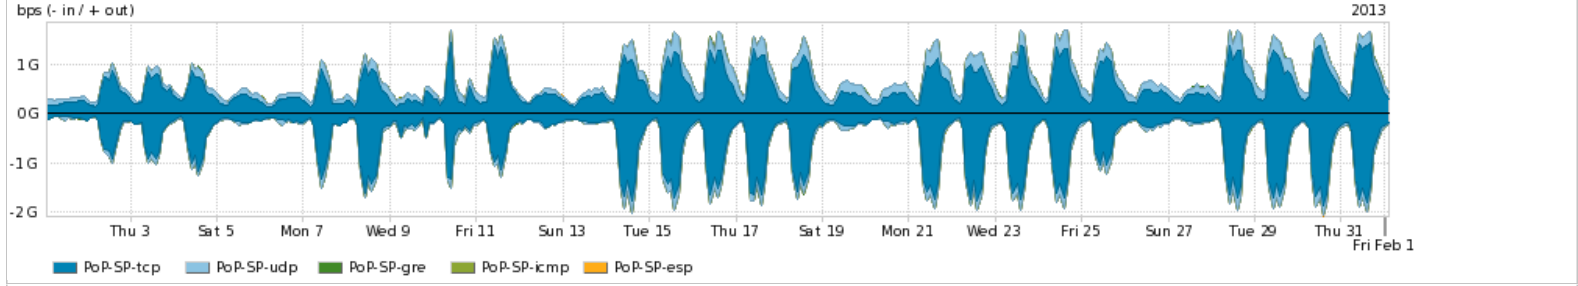

PROFILE	APPLICATION	IN	OUT	TOTAL	
☐	PoP-SP	ssh	7.70 Mbps	5.51 Mbps	13.21 Mbps
☐	PoP-SP	rsync	10.34 Mbps	670.50 Kbps	11.02 Mbps
☐	PoP-SP	smtp	4.66 Mbps	1.60 Mbps	6.26 Mbps
☐	PoP-SP	dns	1.66 Mbps	1.57 Mbps	3.22 Mbps
☐	PoP-SP	pop	207.32 Kbps	1.51 Mbps	1.72 Mbps

Distribuição do tráfego do PoP-SP por protocolo

Average | Max | PCT95

PROFILE	PROTOCOL	IN	OUT	TOTAL	
☒	PoP-SP	tcp	519.19 Mbps	533.80 Mbps	1.05 Gbps
☒	PoP-SP	udp	70.30 Mbps	167.65 Mbps	237.95 Mbps
☒	PoP-SP	gre	730.86 Kbps	1.97 Mbps	2.70 Mbps
☒	PoP-SP	icmp	418.29 Kbps	604.92 Kbps	1.02 Mbps
☒	PoP-SP	esp	79.42 Kbps	358.60 Kbps	438.02 Kbps
☐	PoP-SP	ipv6	178.74 Kbps	146.99 Kbps	325.73 Kbps
☐	PoP-SP	rsvp	9.00 bps	5.00 bps	14.00 bps
☐	PoP-SP	ip	2.00 bps	0.00 bps	2.00 bps
☐	PoP-SP	pim	1.00 bps	0.00 bps	1.00 bps
☐	PoP-SP	igmp	0.00 bps	0.00 bps	0.00 bps

For assistance with this product, please contact support@arbornetworks.com.