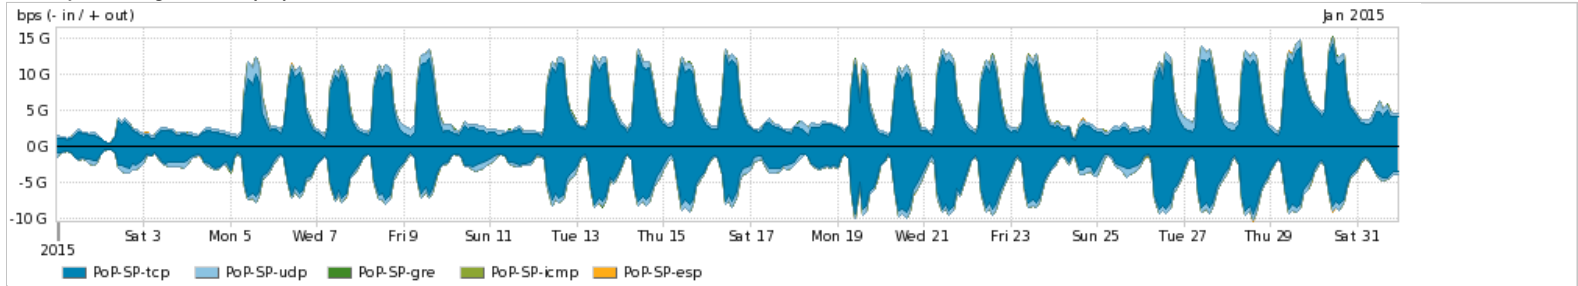

PROFILE	APPLICATION	IN	OUT	TOTAL	
☐	PoP-SP	rsync	95.67 Mbps	12.15 Mbps	107.82 Mbps
☐	PoP-SP	macromedia-fcs	37.37 Mbps	61.06 Mbps	98.42 Mbps
☐	PoP-SP	rdp	3.62 Mbps	75.81 Mbps	79.43 Mbps
☐	PoP-SP	dns	30.33 Mbps	20.09 Mbps	50.42 Mbps
☐	PoP-SP	ssh	16.91 Mbps	27.22 Mbps	44.14 Mbps

Distribuição do tráfego do PoP-SP por protocolo

Average | Max | PCT95

PROFILE	PROTOCOL	IN	OUT	TOTAL	
☒	PoP-SP	tcp	3.75 Gbps	4.86 Gbps	8.61 Gbps
☒	PoP-SP	udp	455.53 Mbps	659.18 Mbps	1.11 Gbps
☒	PoP-SP	gre	9.78 Mbps	8.26 Mbps	18.04 Mbps
☒	PoP-SP	icmp	2.03 Mbps	4.73 Mbps	6.76 Mbps
☒	PoP-SP	esp	1.69 Mbps	2.13 Mbps	3.82 Mbps
☐	PoP-SP	ipv6	205.12 Kbps	1.23 Mbps	1.43 Mbps
☐	PoP-SP	ah	233.34 Kbps	234.89 Kbps	468.23 Kbps
☐	PoP-SP	mux	2.38 Kbps	3.93 Kbps	6.31 Kbps
☐	PoP-SP	gpp	2.74 Kbps	3.40 Kbps	6.14 Kbps
☐	PoP-SP	egp	2.80 Kbps	3.12 Kbps	5.92 Kbps

For assistance with this product, please contact support@arbornetworks.com.