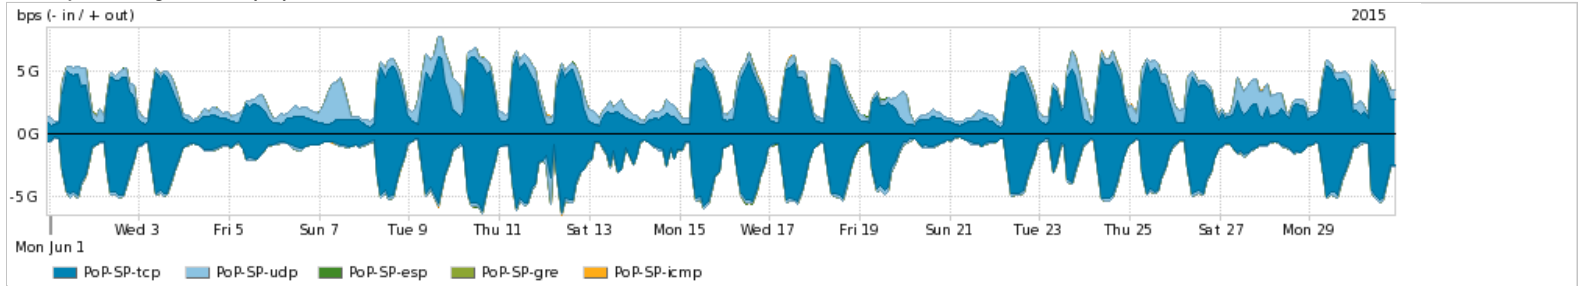

PROFILE	APPLICATION	IN	OUT	TOTAL	
☐	PoP-SP	dns	5.12 Mbps	96.17 Mbps	101.29 Mbps
☐	PoP-SP	rip	2.38 Kbps	94.47 Mbps	94.47 Mbps
☐	PoP-SP	macromedia-fcs	12.55 Mbps	21.67 Mbps	34.22 Mbps
☐	PoP-SP	rdp	3.37 Mbps	30.79 Mbps	34.16 Mbps
☐	PoP-SP	rsync	22.33 Mbps	9.04 Mbps	31.37 Mbps

Distribuição do tráfego do PoP-SP por protocolo

Average | Max | PCT95

PROFILE	PROTOCOL	IN	OUT	TOTAL	
☒	PoP-SP	tcp	2.29 Gbps	2.48 Gbps	4.77 Gbps
☒	PoP-SP	udp	137.23 Mbps	733.25 Mbps	870.47 Mbps
☒	PoP-SP	esp	4.43 Mbps	4.16 Mbps	8.59 Mbps
☒	PoP-SP	gre	889.80 Kbps	6.40 Mbps	7.29 Mbps
☒	PoP-SP	icmp	2.59 Mbps	3.57 Mbps	6.17 Mbps
☐	PoP-SP	ipv6	260.42 Kbps	1.04 Mbps	1.30 Mbps
☐	PoP-SP	pim	268.59 Kbps	903.00 bps	269.50 Kbps
☐	PoP-SP	254	66.18 Kbps	4.54 Kbps	70.72 Kbps
☐	PoP-SP	142	64.86 Kbps	0.00 bps	64.86 Kbps
☐	PoP-SP	154	64.76 Kbps	0.00 bps	64.76 Kbps

For assistance with this product, please contact support@arbornetworks.com.