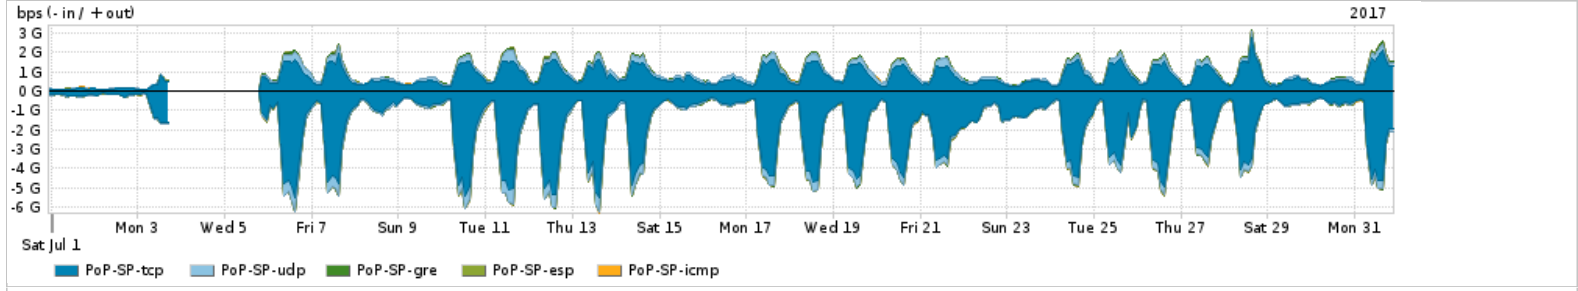

PROFILE	APPLICATION	IN	OUT	TOTAL
☒	PoP-SP	other TCP	118.21 Mbps	93.24 Mbps	211.45 Mbps
☒	PoP-SP	quit	108.08 Mbps	56.89 Mbps	164.97 Mbps
☒	PoP-SP	other UDP	46.92 Mbps	82.52 Mbps	129.44 Mbps
☐	PoP-SP	rsync	20.98 Mbps	1.97 Mbps	22.95 Mbps
☐	PoP-SP	ssh	10.86 Mbps	10.02 Mbps	20.88 Mbps
☐	PoP-SP	smtp	3.56 Mbps	5.77 Mbps	9.33 Mbps
☐	PoP-SP	dns	3.45 Mbps	2.48 Mbps	5.93 Mbps
☐	PoP-SP	macromedia-fcs	4.48 Mbps	1.02 Mbps	5.49 Mbps

Distribuição do tráfego do PoP-SP por protocolo

Average | Max | PCT95

	PROFILE	PROTOCOL	IN	OUT	TOTAL
☒	PoP-SP	tcp	1.57 Gbps	681.12 Mbps	2.25 Gbps
☒	PoP-SP	udp	160.48 Mbps	144.86 Mbps	305.35 Mbps
☒	PoP-SP	gre	4.85 Mbps	27.67 Mbps	32.52 Mbps
☒	PoP-SP	esp	11.49 Mbps	4.70 Mbps	16.19 Mbps
☒	PoP-SP	icmp	427.96 Kbps	999.94 Kbps	1.43 Mbps
☐	PoP-SP	ah	1.17 Mbps	123.22 Kbps	1.29 Mbps
☐	PoP-SP	ipv6	99.77 Kbps	95.39 Kbps	195.17 Kbps
☐	PoP-SP	ipv6-icmp	8.26 Kbps	20.77 Kbps	29.03 Kbps
☐	PoP-SP	255	0.00 bps	230.00 bps	230.00 bps
☐	PoP-SP	ipv6-nonxt	145.00 bps	0.00 bps	145.00 bps

For assistance with this product, please contact support at <https://support.arbornetworks.com>