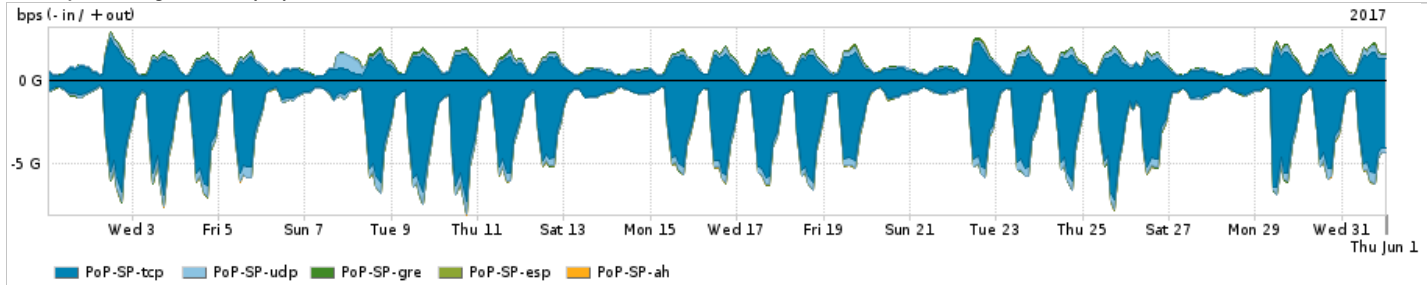

PROFILE	APPLICATION	IN	OUT	TOTAL
☒	PoP-SP	other TCP	164.08 Mbps	115.17 Mbps	279.25 Mbps
☒	PoP-SP	quit	142.15 Mbps	35.72 Mbps	177.87 Mbps
☒	PoP-SP	other UDP	64.90 Mbps	102.08 Mbps	166.98 Mbps
☐	PoP-SP	ssh	15.59 Mbps	15.18 Mbps	30.77 Mbps
☐	PoP-SP	rsync	17.63 Mbps	1.53 Mbps	19.16 Mbps
☐	PoP-SP	smtp	4.97 Mbps	9.27 Mbps	14.24 Mbps
☐	PoP-SP	macromedia-fcs	9.32 Mbps	2.48 Mbps	11.80 Mbps
☐	PoP-SP	dns	4.56 Mbps	3.67 Mbps	8.23 Mbps

Distribuição do tráfego do PoP-SP por protocolo

Average | Max | PCT95

	PROFILE	PROTOCOL	IN	OUT	TOTAL
☒	PoP-SP	tcp	2.35 Gbps	842.58 Mbps	3.19 Gbps
☒	PoP-SP	udp	213.24 Mbps	143.56 Mbps	356.80 Mbps
☒	PoP-SP	gre	9.32 Mbps	63.94 Mbps	73.26 Mbps
☒	PoP-SP	esp	10.74 Mbps	2.61 Mbps	13.35 Mbps
☒	PoP-SP	ah	1.55 Mbps	211.73 Kbps	1.76 Mbps
☐	PoP-SP	icmp	470.62 Kbps	1.20 Mbps	1.67 Mbps
☐	PoP-SP	ipv6	53.99 Kbps	36.88 Kbps	90.87 Kbps
☐	PoP-SP	255	0.00 bps	44.93 Kbps	44.93 Kbps
☐	PoP-SP	ipv6-icmp	12.05 Kbps	25.37 Kbps	37.42 Kbps
☐	PoP-SP	ipv6-nonxt	87.00 bps	0.00 bps	87.00 bps

For assistance with this product, please contact support@arbornetworks.com.