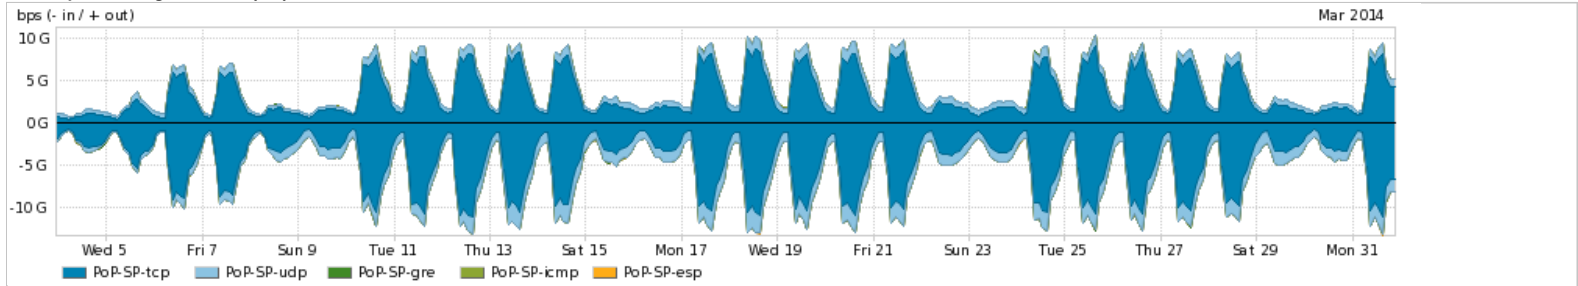

PROFILE	APPLICATION	IN	OUT	TOTAL	
☐	PoP-SP	rsync	76.93 Mbps	16.85 Mbps	93.78 Mbps
☐	PoP-SP	macromedia-fcs	49.04 Mbps	35.91 Mbps	84.95 Mbps
☐	PoP-SP	ssh	17.61 Mbps	40.61 Mbps	58.22 Mbps
☐	PoP-SP	dns	15.12 Mbps	30.97 Mbps	46.09 Mbps
☐	PoP-SP	qq	16.35 Mbps	21.84 Mbps	38.19 Mbps

Distribuição do tráfego do PoP-SP por protocolo

Average | Max | PCT95

PROFILE	PROTOCOL	IN	OUT	TOTAL	
☒	PoP-SP	tcp	4.49 Gbps	3.34 Gbps	7.84 Gbps
☒	PoP-SP	udp	1.23 Gbps	711.10 Mbps	1.94 Gbps
☐	PoP-SP	253	74.06 Mbps	71.82 Mbps	145.88 Mbps
☒	PoP-SP	gre	6.21 Mbps	4.41 Mbps	10.62 Mbps
☒	PoP-SP	icmp	3.70 Mbps	4.02 Mbps	7.72 Mbps
☒	PoP-SP	esp	1.51 Mbps	2.06 Mbps	3.57 Mbps
☐	PoP-SP	ipv6	1.62 Mbps	958.25 Kbps	2.58 Mbps
☐	PoP-SP	ah	971.11 Kbps	648.32 Kbps	1.62 Mbps
☐	PoP-SP	ipv6-icmp	201.20 Kbps	199.37 Kbps	400.58 Kbps
☐	PoP-SP	ipv6-frag	19.10 Kbps	28.03 Kbps	47.13 Kbps

For assistance with this product, please contact support@arbornetworks.com.