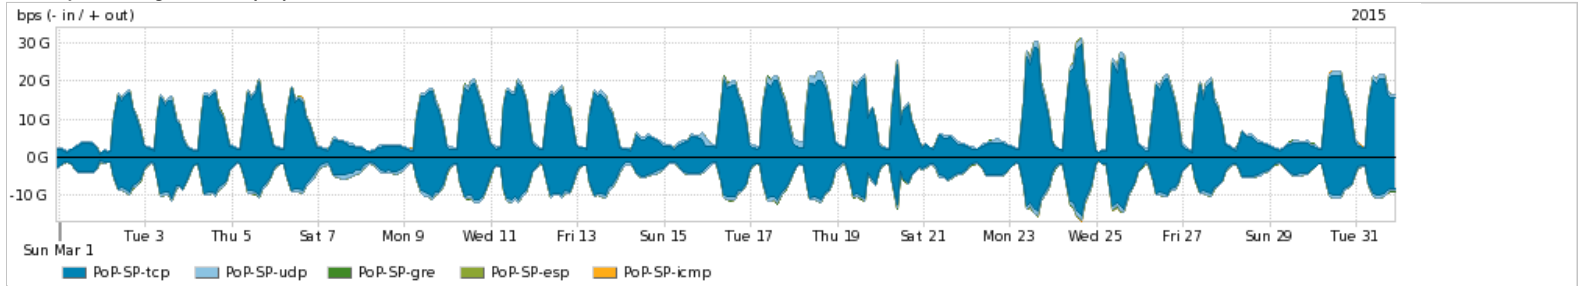

PROFILE	APPLICATION	IN	OUT	TOTAL	
☐	PoP-SP	macromedia-fcs	45.33 Mbps	77.78 Mbps	123.11 Mbps
☐	PoP-SP	rsync	67.46 Mbps	34.87 Mbps	102.33 Mbps
☐	PoP-SP	smtp	35.88 Mbps	21.05 Mbps	56.93 Mbps
☐	PoP-SP	ssh	22.79 Mbps	31.48 Mbps	54.27 Mbps
☐	PoP-SP	dns	17.42 Mbps	33.21 Mbps	50.62 Mbps

Distribuição do tráfego do PoP-SP por protocolo

PROFILE	PROTOCOL	IN	OUT	TOTAL	
☒	PoP-SP	tcp	5.49 Gbps	8.70 Gbps	14.19 Gbps
☒	PoP-SP	udp	542.37 Mbps	729.29 Mbps	1.27 Gbps
☒	PoP-SP	gre	22.87 Mbps	14.28 Mbps	37.15 Mbps
☒	PoP-SP	esp	6.68 Mbps	4.77 Mbps	11.45 Mbps
☒	PoP-SP	icmp	3.66 Mbps	5.75 Mbps	9.41 Mbps
☐	PoP-SP	ipv6	291.06 Kbps	1.05 Mbps	1.34 Mbps
☐	PoP-SP	ah	319.44 Kbps	326.09 Kbps	645.53 Kbps
☐	PoP-SP	ipv6-icmp	31.03 Kbps	19.21 Kbps	50.24 Kbps
☐	PoP-SP	pim	12.53 Kbps	772.00 bps	13.30 Kbps
☐	PoP-SP	ipv6-frag	2.00 Kbps	7.44 Kbps	9.43 Kbps

For assistance with this product, please contact support@arbornetworks.com.