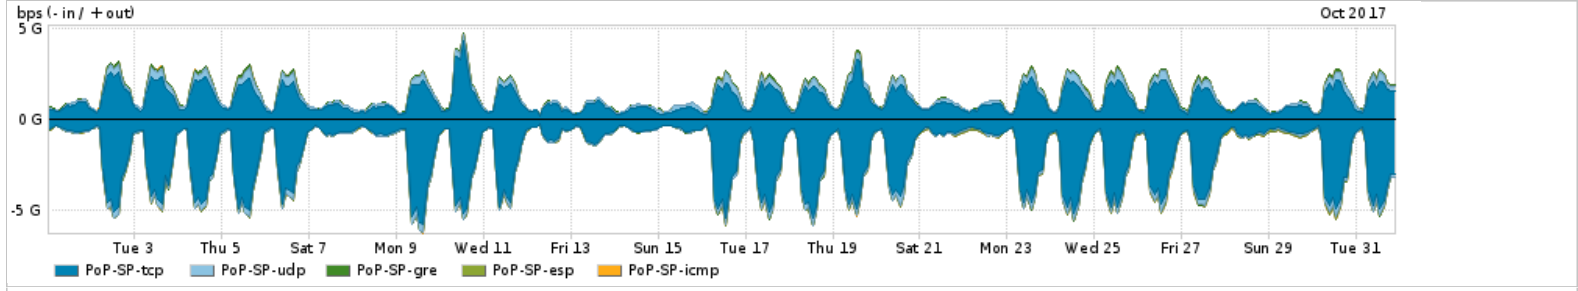

PROFILE	APPLICATION	IN	OUT	TOTAL	
☒	PoP-SP	other TCP	84.59 Mbps	110.36 Mbps	194.95 Mbps
☒	PoP-SP	quit	79.13 Mbps	99.14 Mbps	178.27 Mbps
☒	PoP-SP	other UDP	50.52 Mbps	93.87 Mbps	144.39 Mbps
☐	PoP-SP	ssh	15.31 Mbps	12.76 Mbps	28.06 Mbps
☐	PoP-SP	rsync	17.66 Mbps	6.63 Mbps	24.29 Mbps
☐	PoP-SP	ntp	905.65 Kbps	13.50 Mbps	14.41 Mbps
☐	PoP-SP	smtp	3.38 Mbps	5.78 Mbps	9.16 Mbps
☐	PoP-SP	dns	4.10 Mbps	3.12 Mbps	7.22 Mbps

Distribuição do tráfego do PoP-SP por protocolo

Average | Max | PCT95

PROFILE	PROTOCOL	IN	OUT	TOTAL	
☒	PoP-SP	tcp	1.92 Gbps	1.09 Gbps	3.01 Gbps
☒	PoP-SP	udp	136.42 Mbps	214.01 Mbps	350.43 Mbps
☒	PoP-SP	gre	7.98 Mbps	52.51 Mbps	60.49 Mbps
☒	PoP-SP	esp	25.84 Mbps	4.26 Mbps	30.11 Mbps
☒	PoP-SP	icmp	453.73 Kbps	1.36 Mbps	1.82 Mbps
☐	PoP-SP	ipv6	56.58 Kbps	110.81 Kbps	167.38 Kbps
☐	PoP-SP	ipv6-icmp	33.15 Kbps	57.79 Kbps	90.93 Kbps
☐	PoP-SP	ipv6-nonxt	71.00 bps	0.00 bps	71.00 bps
☐	PoP-SP	rsvp	0.00 bps	0.00 bps	0.00 bps
☐	PoP-SP	177	0.00 bps	0.00 bps	0.00 bps

For assistance with this product, please contact support at <https://support.arbornetworks.com>