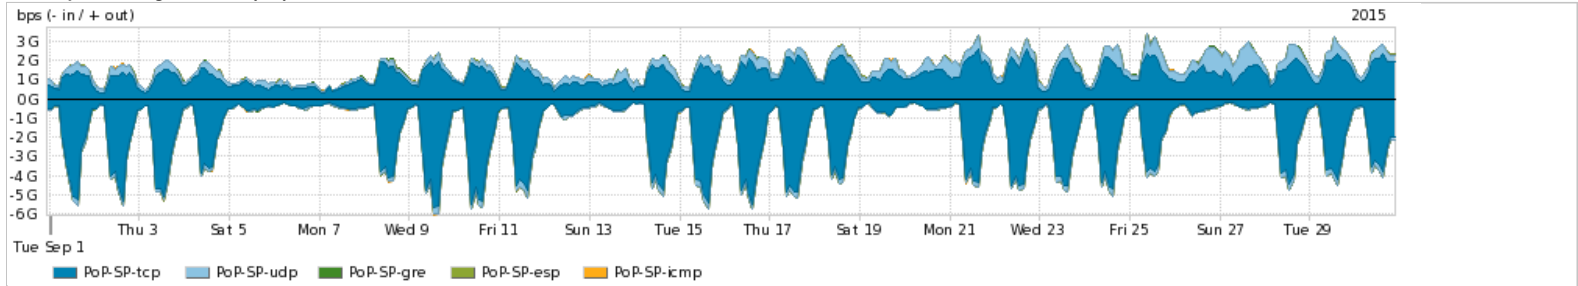

PROFILE	APPLICATION	IN	OUT	TOTAL	
☐	PoP-SP	macromedia-fcs	15.42 Mbps	47.51 Mbps	62.93 Mbps
☐	PoP-SP	dns	4.66 Mbps	40.05 Mbps	44.71 Mbps
☐	PoP-SP	ssh	6.11 Mbps	16.95 Mbps	23.07 Mbps
☐	PoP-SP	rsync	13.72 Mbps	4.57 Mbps	18.29 Mbps
☐	PoP-SP	rdp	247.83 Kbps	17.21 Mbps	17.46 Mbps

Distribuição do tráfego do PoP-SP por protocolo

Average | Max | PCT95

PROFILE	PROTOCOL	IN	OUT	TOTAL	
☒	PoP-SP	tcp	1.73 Gbps	1.23 Gbps	2.95 Gbps
☒	PoP-SP	udp	113.58 Mbps	380.62 Mbps	494.19 Mbps
☒	PoP-SP	gre	1.41 Mbps	8.11 Mbps	9.51 Mbps
☒	PoP-SP	esp	1.85 Mbps	5.50 Mbps	7.35 Mbps
☒	PoP-SP	icmp	2.20 Mbps	2.50 Mbps	4.70 Mbps
☐	PoP-SP	ipv6	414.45 Kbps	532.58 Kbps	947.02 Kbps
☐	PoP-SP	ah	207.51 Kbps	98.00 Kbps	305.51 Kbps
☐	PoP-SP	ipv6-icmp	58.31 Kbps	4.86 Kbps	63.16 Kbps
☐	PoP-SP	ipv6-frag	313.00 bps	20.00 bps	333.00 bps
☐	PoP-SP	rsvp	19.00 bps	0.00 bps	19.00 bps

For assistance with this product, please contact support@arbornetworks.com.