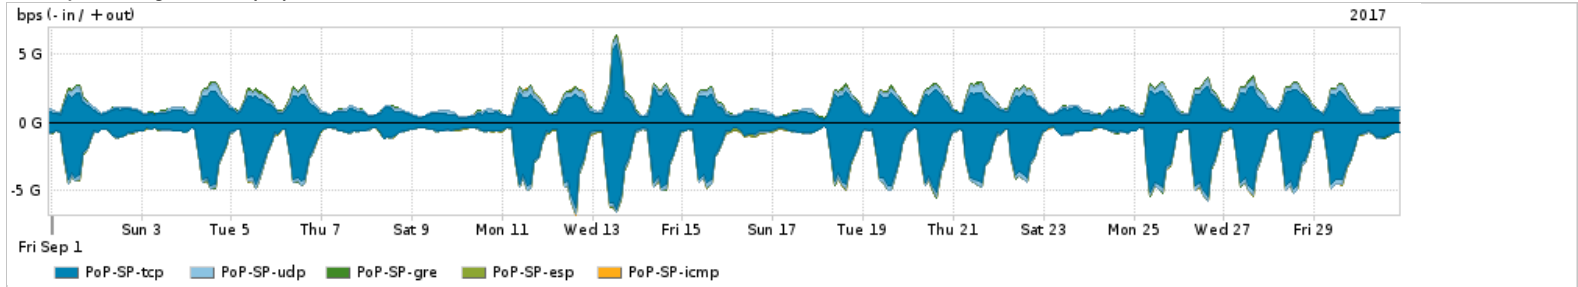

PROFILE	APPLICATION	IN	OUT	TOTAL
☒	PoP-SP	other TCP	85.28 Mbps	130.20 Mbps	215.48 Mbps
☒	PoP-SP	quit	61.45 Mbps	86.54 Mbps	147.99 Mbps
☒	PoP-SP	other UDP	47.17 Mbps	97.51 Mbps	144.67 Mbps
☐	PoP-SP	ntp	825.54 Kbps	33.12 Mbps	33.95 Mbps
☐	PoP-SP	rsync	22.99 Mbps	6.55 Mbps	29.55 Mbps
☐	PoP-SP	ssh	10.22 Mbps	11.22 Mbps	21.44 Mbps
☐	PoP-SP	smtp	3.20 Mbps	5.98 Mbps	9.18 Mbps
☐	PoP-SP	macromedia-fcs	4.06 Mbps	3.09 Mbps	7.14 Mbps

Distribuição do tráfego do PoP-SP por protocolo

	PROFILE	PROTOCOL	IN	OUT	TOTAL
☒	PoP-SP	tcp	1.78 Gbps	1.18 Gbps	2.96 Gbps
☒	PoP-SP	udp	115.16 Mbps	224.64 Mbps	339.80 Mbps
☒	PoP-SP	gre	9.52 Mbps	58.70 Mbps	68.22 Mbps
☒	PoP-SP	esp	22.56 Mbps	3.87 Mbps	26.43 Mbps
☒	PoP-SP	icmp	489.19 Kbps	1.36 Mbps	1.85 Mbps
☐	PoP-SP	ah	562.26 Kbps	39.02 Kbps	601.28 Kbps
☐	PoP-SP	ipv6	47.57 Kbps	104.70 Kbps	152.27 Kbps
☐	PoP-SP	ipv6-icmp	17.86 Kbps	34.84 Kbps	52.70 Kbps
☐	PoP-SP	ipv6-nonxt	61.00 bps	0.00 bps	61.00 bps
☐	PoP-SP	rsvp	8.00 bps	5.00 bps	13.00 bps

For assistance with this product, please contact support at <https://support.arbornetworks.com>