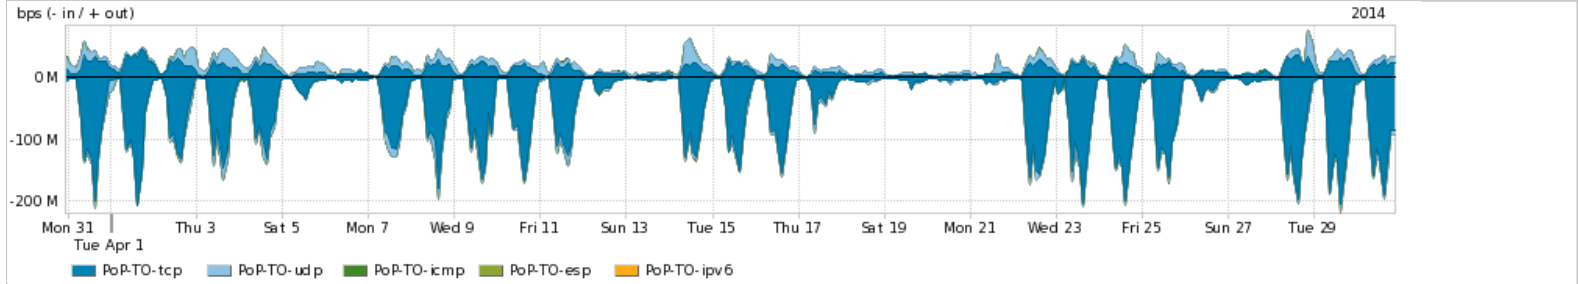

PROFILE	APPLICATION	IN	OUT	TOTAL	
☒	PoP-TO	macromedia-fcs		146.85 Kbps	17.35 Kbps	164.20 Kbps
☐	PoP-TO	dns		79.05 Kbps	55.43 Kbps	134.49 Kbps
☐	PoP-TO	bittorrent		23.38 Kbps	65.92 Kbps	89.30 Kbps
☐	PoP-TO	rtsp		2.20 Kbps	31.37 Kbps	33.57 Kbps
☐	PoP-TO	postgresql		28.19 Kbps	2.44 Kbps	30.62 Kbps

Distribuição do tráfego do PoP-TO por protocolo

Average | Max | PCT95

	PROFILE	PROTOCOL	IN	OUT	TOTAL	
☒	PoP-TO	tcp		46.64 Mbps	11.05 Mbps	57.69 Mbps
☒	PoP-TO	udp		3.62 Mbps	7.45 Mbps	11.07 Mbps
☒	PoP-TO	icmp		57.17 Kbps	78.10 Kbps	135.27 Kbps
☒	PoP-TO	esp		40.36 Kbps	13.14 Kbps	53.50 Kbps
☐	PoP-TO	gre		3.86 Kbps	780.00 bps	4.64 Kbps
☒	PoP-TO	ipv6		222.00 bps	18.00 bps	240.00 bps
☐	PoP-TO	222		0.00 bps	0.00 bps	0.00 bps

For assistance with this product, please contact support@arbornetworks.com.