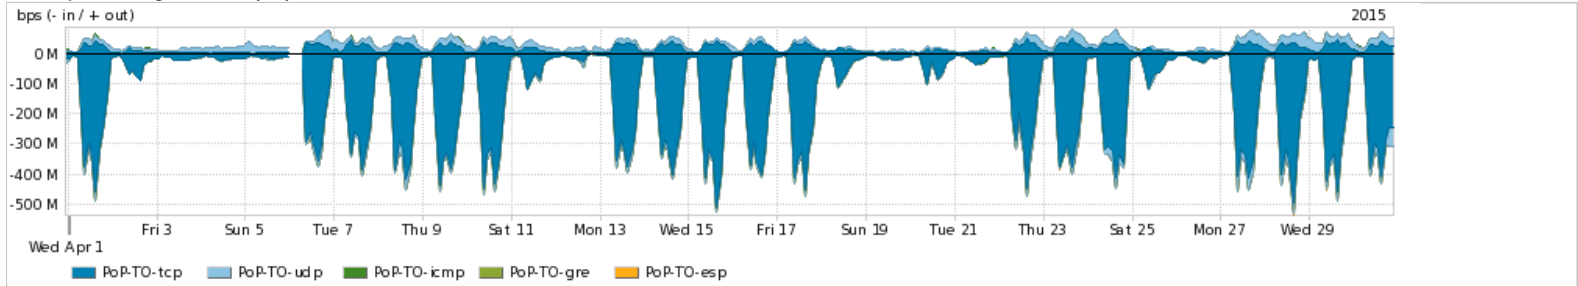

PROFILE	APPLICATION	IN	OUT	TOTAL	
☐	PoP-TO	bittorrent	88.48 Kbps	125.33 Kbps	213.81 Kbps
☐	PoP-TO	dns	118.84 Kbps	72.38 Kbps	191.21 Kbps
☐	PoP-TO	ssh	90.02 Kbps	80.68 Kbps	170.70 Kbps
☐	PoP-TO	sip	59.68 Kbps	56.23 Kbps	115.92 Kbps
☐	PoP-TO	rdt	56.69 Kbps	10.00 bps	56.70 Kbps

Distribuição do tráfego do PoP-TO por protocolo

Average | Max | PCT95

PROFILE	PROTOCOL	IN	OUT	TOTAL	
☒	PoP-TO	tcp	126.71 Mbps	15.45 Mbps	142.16 Mbps
☒	PoP-TO	udp	8.14 Mbps	14.58 Mbps	22.72 Mbps
☒	PoP-TO	icmp	65.73 Kbps	77.32 Kbps	143.05 Kbps
☒	PoP-TO	gre	98.91 Kbps	7.35 Kbps	106.26 Kbps
☒	PoP-TO	esp	9.78 Kbps	3.80 Kbps	13.58 Kbps
☐	PoP-TO	ipv6	0.00 bps	5.00 bps	5.00 bps
☐	PoP-TO	rsvp	0.00 bps	0.00 bps	0.00 bps

For assistance with this product, please contact support@arbornetworks.com.