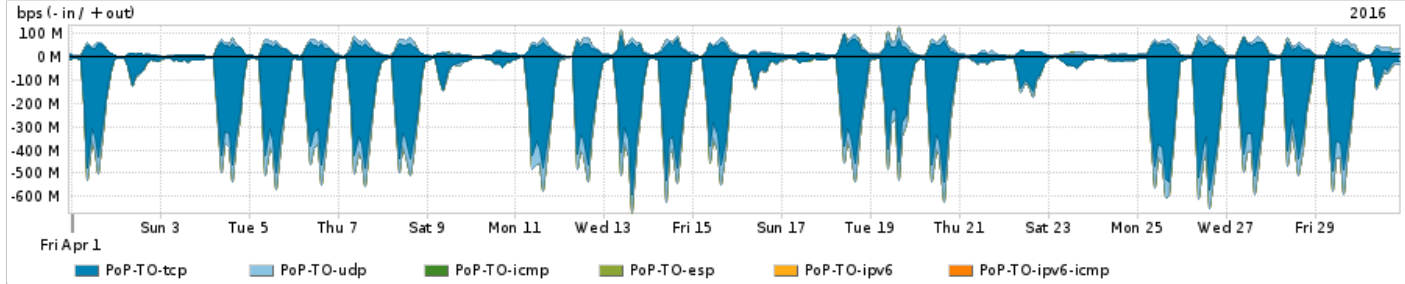

PROFILE	APPLICATION	IN	OUT	TOTAL	
☐	PoP-TO	other UDP	23.10 Mbps	7.84 Mbps	30.94 Mbps
☐	PoP-TO	other TCP	2.93 Mbps	2.75 Mbps	5.69 Mbps
☐	PoP-TO	macromedia-fcs	472.26 Kbps	82.62 Kbps	554.88 Kbps
☐	PoP-TO	dns	162.90 Kbps	84.66 Kbps	247.56 Kbps
☐	PoP-TO	sip	98.40 Kbps	118.79 Kbps	217.19 Kbps
☐	PoP-TO	qq	58.96 Kbps	116.48 Kbps	175.44 Kbps
☐	PoP-TO	bittorrent	59.30 Kbps	77.37 Kbps	136.67 Kbps
☐	PoP-TO	ssh	52.99 Kbps	59.10 Kbps	112.09 Kbps

Distribuição do tráfego do PoP-TO por protocolo

Average | Max | PCT95

PROFILE	PROTOCOL	IN	OUT	TOTAL	
☐	PoP-TO	tcp	143.46 Mbps	21.55 Mbps	165.01 Mbps
☐	PoP-TO	udp	23.37 Mbps	8.08 Mbps	31.46 Mbps
☐	PoP-TO	icmp	22.84 Kbps	27.53 Kbps	50.37 Kbps
☐	PoP-TO	esp	17.87 Kbps	30.00 Kbps	47.87 Kbps
☐	PoP-TO	ipv6	0.00 bps	21.00 bps	21.00 bps
☐	PoP-TO	ipv6-icmp	2.00 bps	7.00 bps	9.00 bps

For assistance with this product, please contact support@arbornetworks.com.