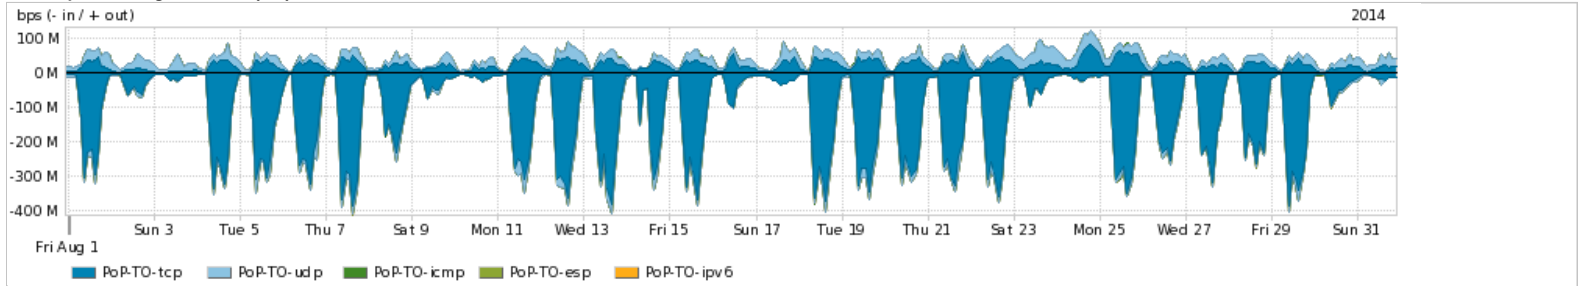

PROFILE	APPLICATION	IN	OUT	TOTAL	
☐	PoP-TO	dns	145.75 Kbps	432.59 Kbps	578.34 Kbps
☐	PoP-TO	bittorrent	111.31 Kbps	123.96 Kbps	235.27 Kbps
☐	PoP-TO	oracle	6.26 Kbps	125.54 Kbps	131.79 Kbps
☐	PoP-TO	ssdp	100.67 Kbps	9.30 Kbps	109.97 Kbps
☐	PoP-TO	rdp	8.24 Kbps	71.79 Kbps	80.03 Kbps

Distribuição do tráfego do PoP-TO por protocolo

Average | Max | PCT95

PROFILE	PROTOCOL	IN	OUT	TOTAL	
☒	PoP-TO	tcp	107.72 Mbps	22.26 Mbps	129.98 Mbps
☒	PoP-TO	udp	7.83 Mbps	20.24 Mbps	28.07 Mbps
☒	PoP-TO	icmp	69.63 Kbps	67.66 Kbps	137.29 Kbps
☐	PoP-TO	gre	11.56 Kbps	1.33 Kbps	12.89 Kbps
☒	PoP-TO	esp	5.93 Kbps	1.54 Kbps	7.46 Kbps
☒	PoP-TO	ipv6	32.00 bps	57.00 bps	89.00 bps
☐	PoP-TO	255	0.00 bps	0.00 bps	0.00 bps

For assistance with this product, please contact support@arbornetworks.com.