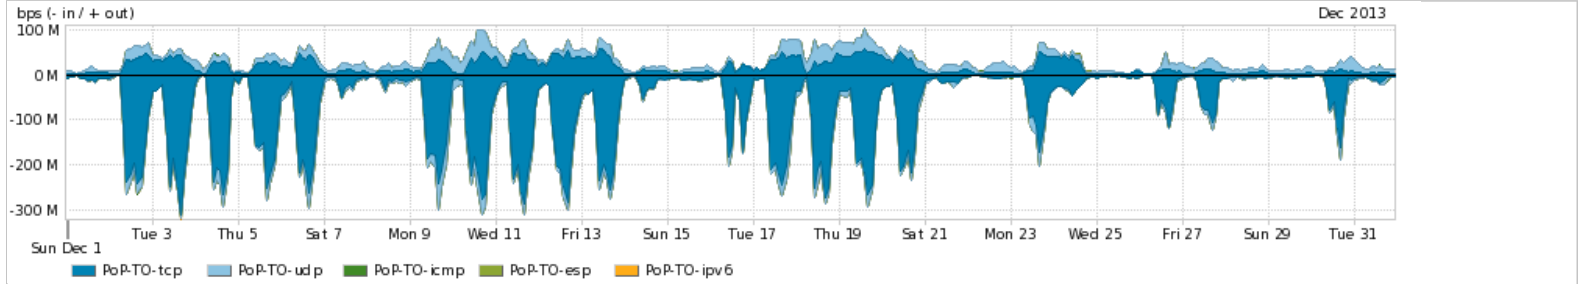

PROFILE	APPLICATION	IN	OUT	TOTAL
☒	PoP-TO	macromedia-fcs	424.21 Kbps	444.52 Kbps
☐	PoP-TO	dns	119.25 Kbps	380.68 Kbps
☐	PoP-TO	bittorrent	22.13 Kbps	66.48 Kbps
☐	PoP-TO	postgresql	41.10 Kbps	43.47 Kbps
☐	PoP-TO	ssh	26.44 Kbps	41.80 Kbps

Distribuição do tráfego do PoP-TO por protocolo

Average | Max | PCT95

PROFILE	PROTOCOL	IN	OUT	TOTAL
☒	PoP-TO	tcp	67.87 Mbps	85.69 Mbps
☒	PoP-TO	udp	7.37 Mbps	21.90 Mbps
☒	PoP-TO	icmp	67.13 Kbps	148.82 Kbps
☒	PoP-TO	esp	3.25 Kbps	36.28 Kbps
☒	PoP-TO	ipv6	2.42 Kbps	2.78 Kbps
☐	PoP-TO	gre	4.00 bps	21.00 bps

For assistance with this product, please contact support@arbornetworks.com.