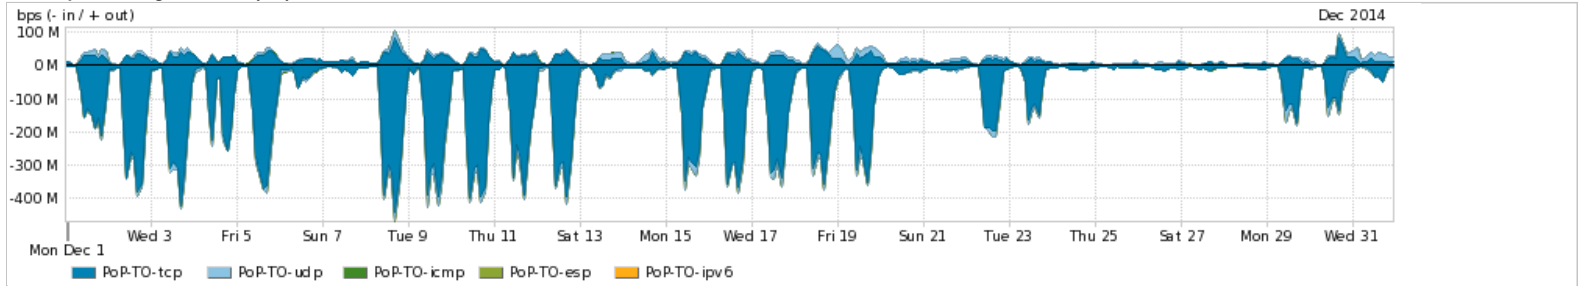

PROFILE	APPLICATION	IN	OUT	TOTAL	
☐	PoP-TO	dns	83.46 Kbps	53.67 Kbps	137.13 Kbps
☐	PoP-TO	bittorrent	49.32 Kbps	73.30 Kbps	122.61 Kbps
☐	PoP-TO	sip	39.63 Kbps	39.24 Kbps	78.86 Kbps
☐	PoP-TO	ssh	20.60 Kbps	30.06 Kbps	50.67 Kbps
☐	PoP-TO	rdp	5.39 Kbps	38.67 Kbps	44.06 Kbps

Distribuição do tráfego do PoP-TO por protocolo

Average | Max | PCT95

PROFILE	PROTOCOL	IN	OUT	TOTAL	
☒	PoP-TO	tcp	90.25 Mbps	15.05 Mbps	105.31 Mbps
☒	PoP-TO	udp	5.53 Mbps	6.50 Mbps	12.03 Mbps
☒	PoP-TO	icmp	69.02 Kbps	78.86 Kbps	147.87 Kbps
☒	PoP-TO	esp	42.71 Kbps	30.51 Kbps	73.22 Kbps
☐	PoP-TO	gre	2.39 Kbps	325.00 bps	2.71 Kbps
☒	PoP-TO	ipv6	8.00 bps	41.00 bps	49.00 bps
☐	PoP-TO	sctp	0.00 bps	0.00 bps	0.00 bps

For assistance with this product, please contact support@arbornetworks.com.