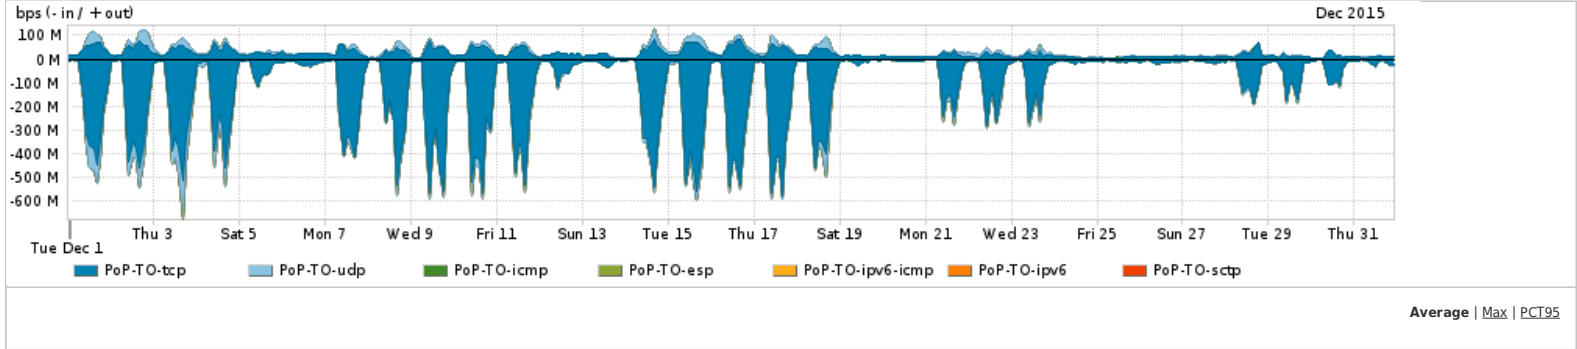

PROFILE	APPLICATION	IN	OUT	TOTAL	
☐	PoP-TO	other UDP	11.37 Mbps	8.08 Mbps	19.45 Mbps
☐	PoP-TO	other TCP	4.23 Mbps	8.96 Mbps	13.20 Mbps
☐	PoP-TO	macromedia-fcs	313.90 Kbps	15.67 Kbps	329.56 Kbps
☐	PoP-TO	dns	128.68 Kbps	67.67 Kbps	196.35 Kbps
☐	PoP-TO	bittorrent	51.18 Kbps	77.46 Kbps	128.64 Kbps
☐	PoP-TO	ssh	30.86 Kbps	45.70 Kbps	76.56 Kbps
☐	PoP-TO	xmpp	30.47 Kbps	37.88 Kbps	68.35 Kbps
☐	PoP-TO	sctp	44.90 Kbps	16.00 bps	44.92 Kbps

Distribuição do tráfego do PoP-TO por protocolo

PROFILE	PROTOCOL	IN	OUT	TOTAL	
☐	PoP-TO	tcp	116.82 Mbps	23.06 Mbps	139.89 Mbps
☐	PoP-TO	udp	11.51 Mbps	8.15 Mbps	19.67 Mbps
☐	PoP-TO	icmp	27.17 Kbps	33.43 Kbps	60.60 Kbps
☐	PoP-TO	esp	2.54 Kbps	2.14 Kbps	4.68 Kbps
☐	PoP-TO	ipv6-icmp	0.00 bps	36.00 bps	36.00 bps
☐	PoP-TO	ipv6	0.00 bps	28.00 bps	28.00 bps
☐	PoP-TO	sctp	0.00 bps	0.00 bps	0.00 bps

For assistance with this product, please contact support@arbornetworks.com.