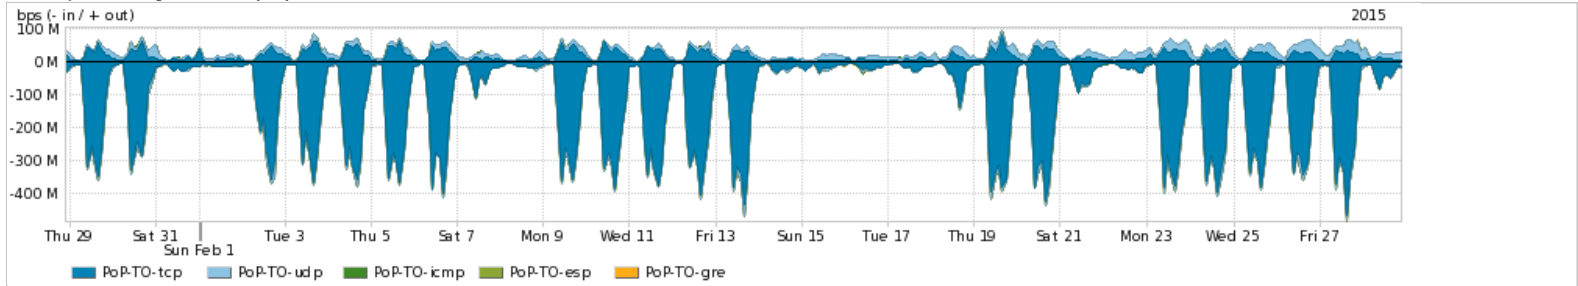

PROFILE	APPLICATION	IN	OUT	TOTAL	
☐	PoP-TO	bittorrent	101.98 Kbps	173.82 Kbps	275.80 Kbps
☐	PoP-TO	dns	136.40 Kbps	120.07 Kbps	256.47 Kbps
☐	PoP-TO	ssh	36.61 Kbps	41.58 Kbps	78.18 Kbps
☐	PoP-TO	smtp	10.01 Kbps	27.52 Kbps	37.53 Kbps
☐	PoP-TO	rdp	4.94 Kbps	27.99 Kbps	32.92 Kbps

Distribuição do tráfego do PoP-TO por protocolo

Average | Max | PCT95

PROFILE	PROTOCOL	IN	OUT	TOTAL	
☒	PoP-TO	tcp	113.38 Mbps	17.71 Mbps	131.09 Mbps
☒	PoP-TO	udp	5.62 Mbps	13.31 Mbps	18.93 Mbps
☒	PoP-TO	icmp	65.54 Kbps	78.12 Kbps	143.66 Kbps
☒	PoP-TO	esp	26.45 Kbps	18.69 Kbps	45.13 Kbps
☒	PoP-TO	gre	26.01 Kbps	1.55 Kbps	27.56 Kbps
☐	PoP-TO	ipv6	0.00 bps	25.00 bps	25.00 bps

For assistance with this product, please contact support@arbornetworks.com.